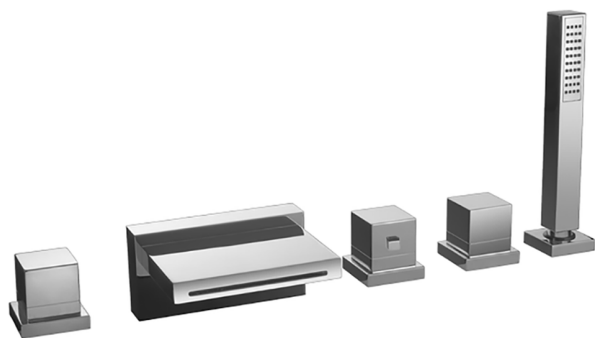

Thermostatic deck-mounted 5-hole mixer NUOVA EGO_NET77010

MODEL **NET77010**

Thermostatic deck-mounted 5-hole mixer, 2-outlet devias top, ABS 27x27mm one spray minimalist square handshower, 150 cm. Pull-out flexible hose

AVAILABLE FINISHINGS

-  **21** 21 Chrome
-  **2F** 2F Brushed Nickel
-  **40** 40 Matt Black
-  **4Q** 4Q Matt White

CHARACTERISTICS

Cartridge Spare Parts **24.04A.PP**

8x20 Plus P Thermostatic Valve

Thermostatic

The Huber thermostatic is your personal water manager, helping you to handle, control and save water and energy.

2024-12-04