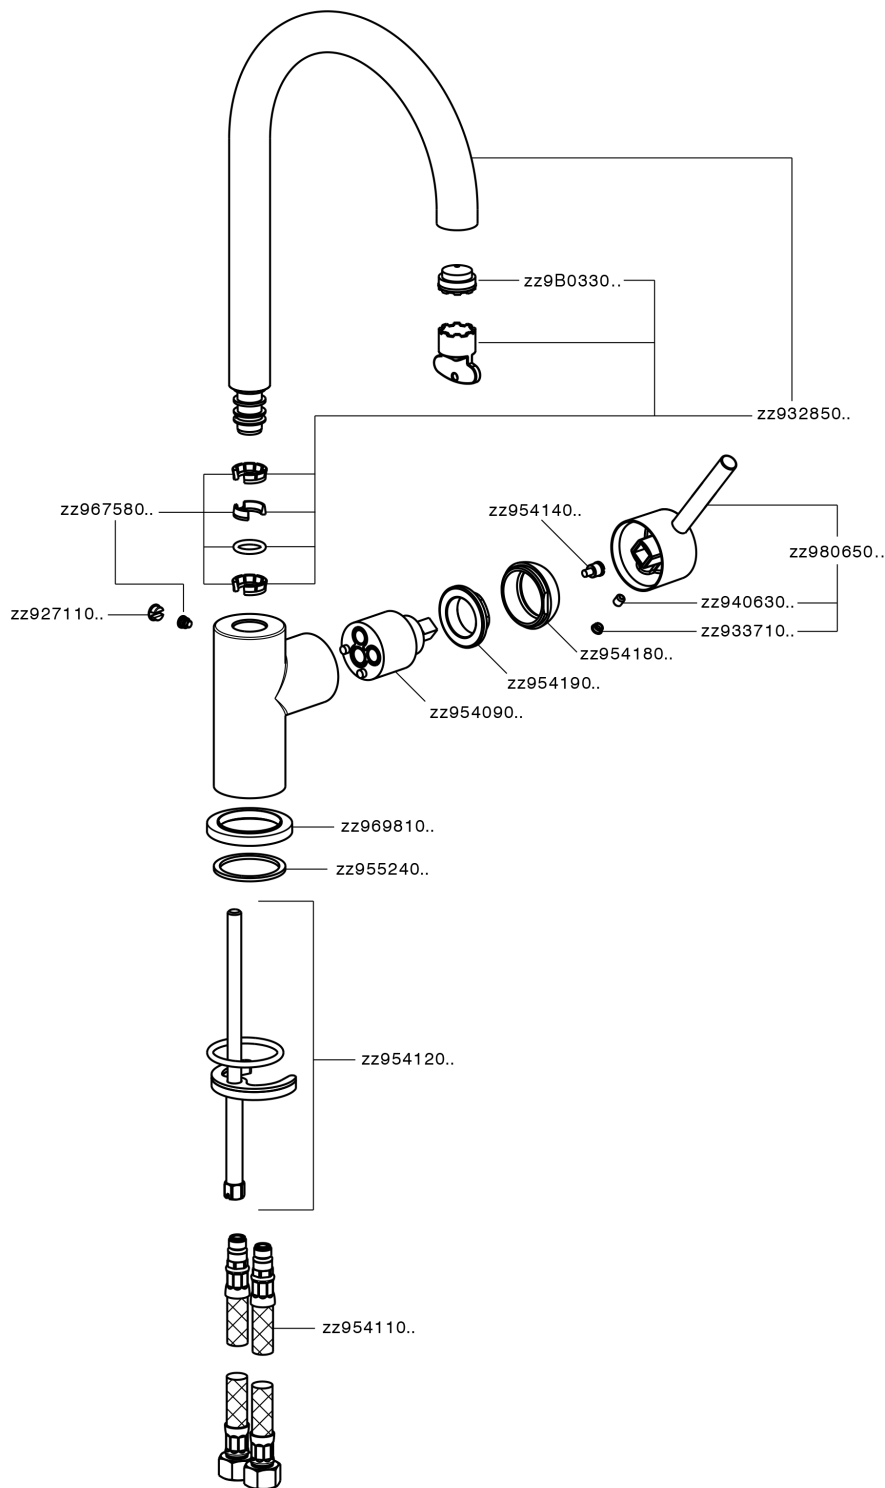

Single lever sink mixer Energysave NUOVA KIRUNA_K2000535

K2000535

<https://en.huberitalia.com/single-lever-sink-mixer-energysave-nuova-kiruna-k2000535>

2024-11-15