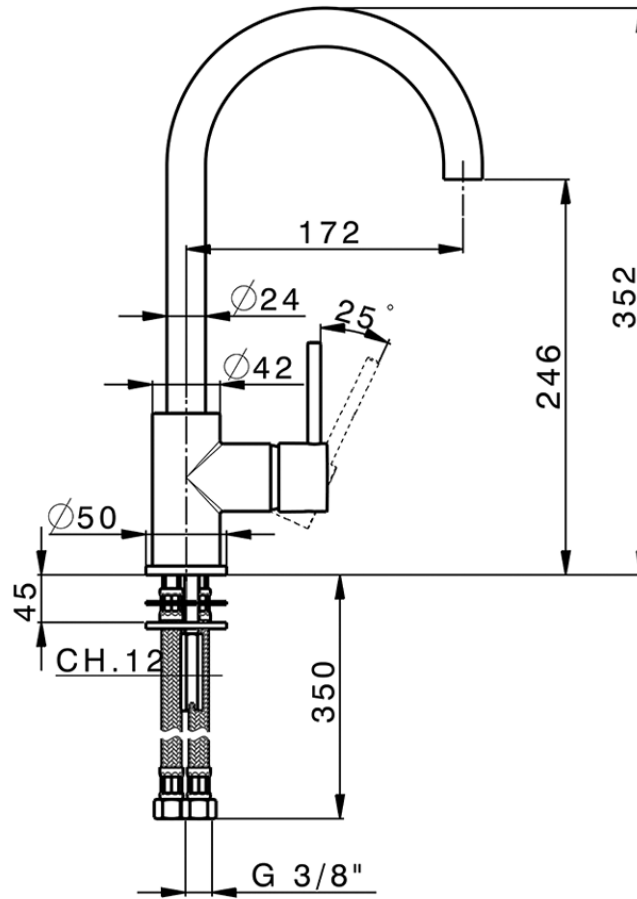

Single lever sink mixer Energysave NUOVA KIRUNA_K2000535

K2000535

<https://en.huberitalia.com/single-lever-sink-mixer-energysave-nuova-kiruna-k2000535>

2024-11-15