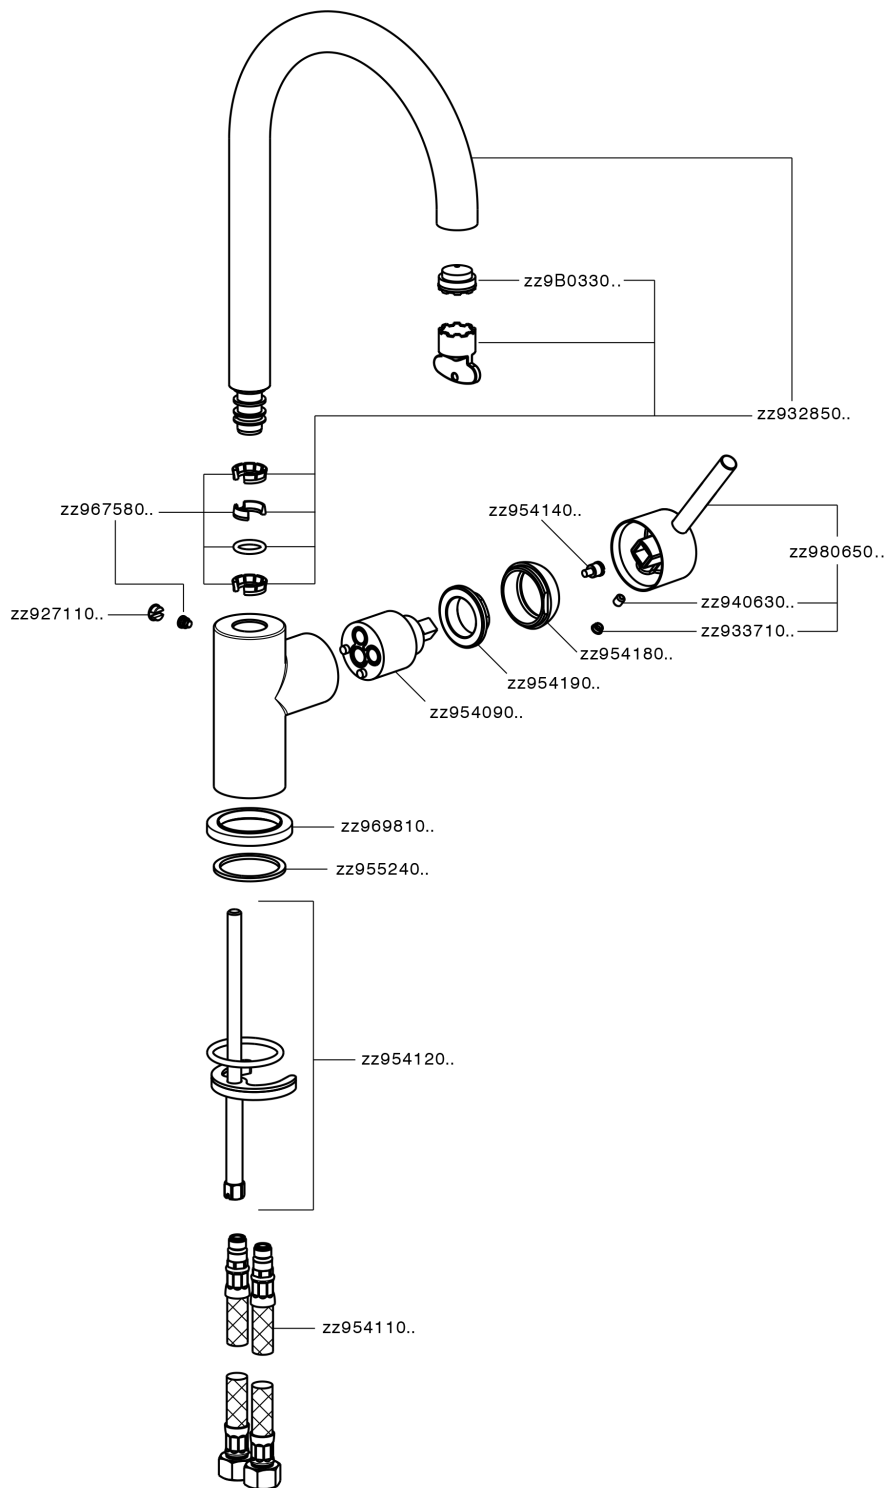

Single lever sink mixer Energysave NUOVA KIRUNA_K2000535

MODEL **K2000535**

Single lever mixer Energysave, swivel spout, G.3/8" stainless steel flexible hoses

AVAILABLE FINISHINGS

-  **21** 21 Chrome
-  **26** 26 Old Copper
-  **2F** 2F Brushed Nickel
-  **2W** 2W Brushed Gold
-  **40** 40 Matt Black
-  **4Q** 4Q Matt White

CHARACTERISTICS

Cartridge Spare Parts **ZZ95409000**

35 mm Cartridge

EcoStop

EcoStop feature limits water flow to approximately 50% of maximum output with one point of resistance on setting. Push slightly past the middle stop only when full water output is required. This will save water up to 50%.

EnergySave

Thanks to the EnergySave device, only cold water will be drawn if the lever is operated in the central position, so that the water heater will not be engaged and no hot water wasted, leading to considerable savings in energy and costs. The temperature can be adjusted by rotating the lever to the left, until the desired temperature is reached.

Single lever sink mixer Energysave NUOVA KIRUNA_K2000535

K2000535

<https://en.huberitalia.com/single-lever-sink-mixer-energysave-nuova-kiruna-k2000535>

2024-11-15