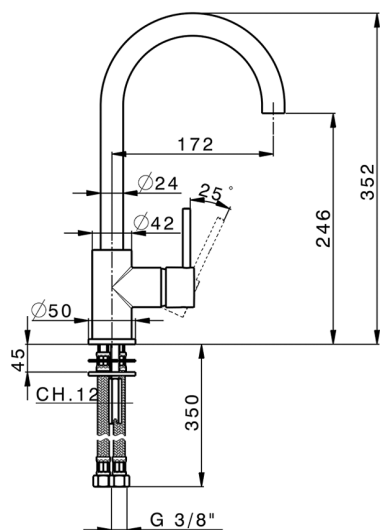

Single lever sink mixer Energysave NUOVA KIRUNA_K2000535

MODEL **K2000535**

Single lever mixer Energysave, swivel spout, G.3/8" stainless steel flexible hoses

AVAILABLE FINISHINGS

-  **21** 21 Chrome
-  **26** 26 Old Copper
-  **2F** 2F Brushed Nickel
-  **2W** 2W Brushed Gold
-  **40** 40 Matt Black
-  **4Q** 4Q Matt White

CHARACTERISTICS

Cartridge Spare Parts **ZZ95409000**

35 mm Cartridge

EcoStop

EcoStop feature limits water flow to approximately 50% of maximum output with one point of resistance on setting. Push slightly past the middle stop only when full water output is required. This will save water up to 50%.

EnergySave

Thanks to the EnergySave device, only cold water will be drawn if the lever is operated in the central position, so that the water heater will not be engaged and no hot water wasted, leading to considerable savings in energy and costs. The temperature can be adjusted by rotating the lever to the left, until the desired temperature is reached.