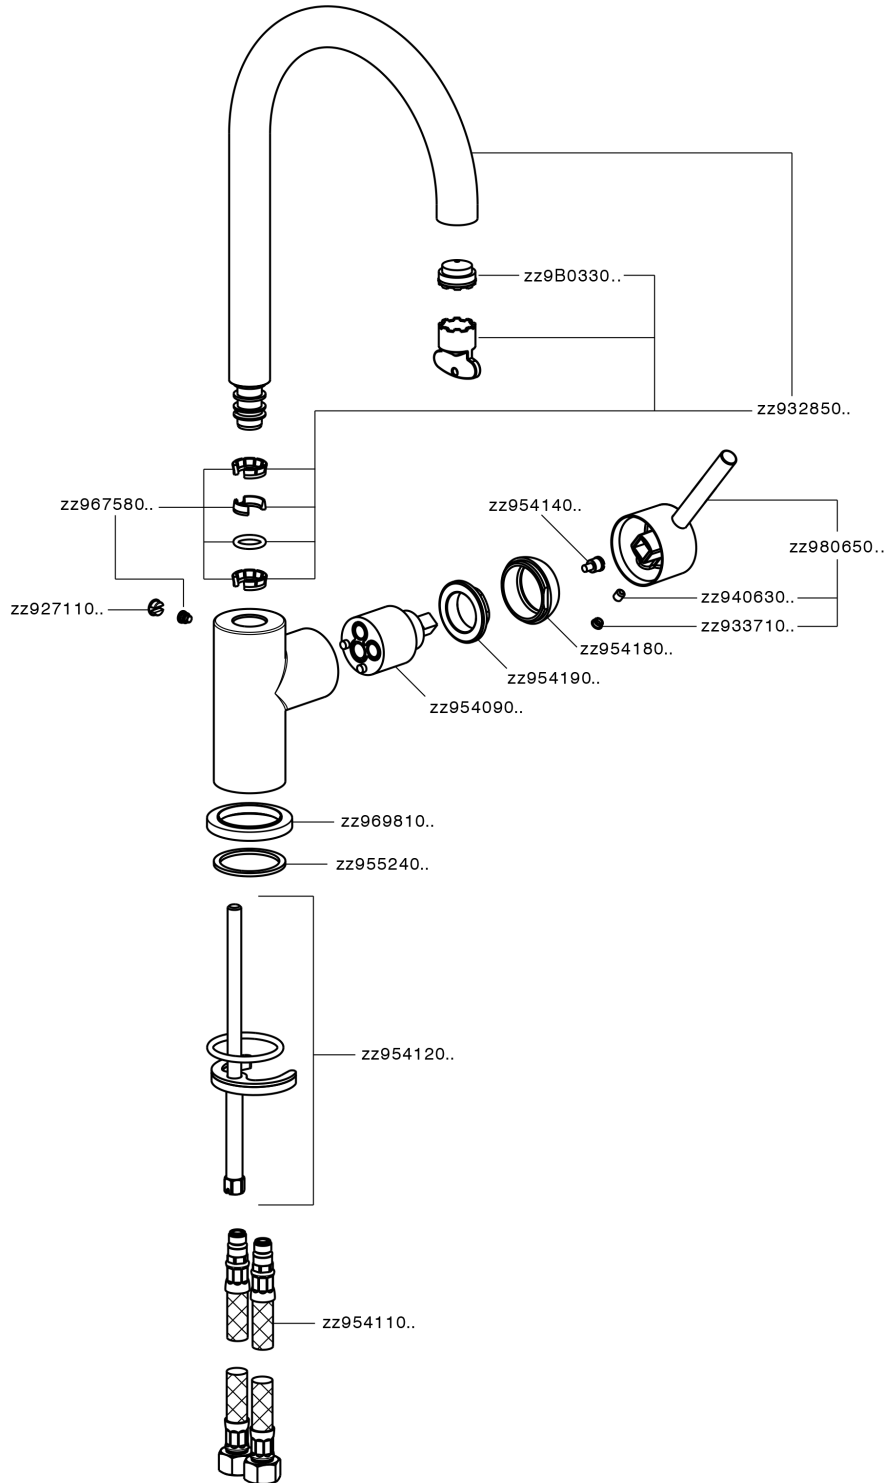

## Single lever sink mixer Energysave NUOVA KIRUNA\_K2000535

K2000535

<https://en.huberitalia.com/single-lever-sink-mixer-energysave-nuova-kiruna-k2000535>

2024-11-15