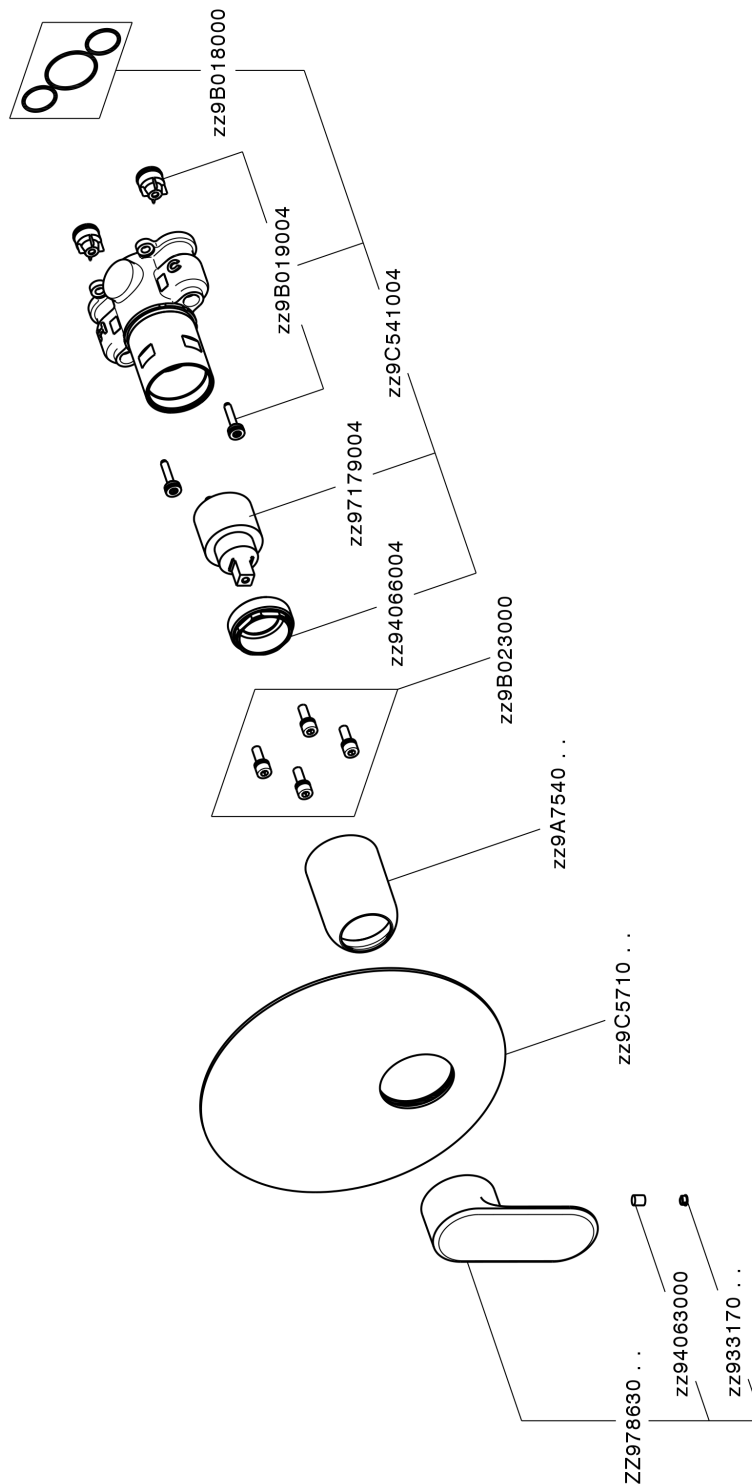

## Exposed part for Single Lever One Box Valve ONE BOX\_LY0BM010

MODEL **LY0BM010**

Exposed part for Single Lever One Box Valve, 1 Outlet, Minimum depth of installation: 67 mm, without concealed part, for items ZB00B030-ZB00B031

### CHARACTERISTICS

Cartridge Spare Parts **ZZ97179000**  
**35 mm Cartridge**  
 Installation **Concealed**  
 Required concealed parts **ZB00B031**  
**ZB00B030**

## Exposed part for Single Lever One Box Valve ONE BOX\_LY0BM010

LY0BM010

<https://en.huberitalia.com/exposed-part-for-single-lever-one-box-valve-one-box-ly0bm010>