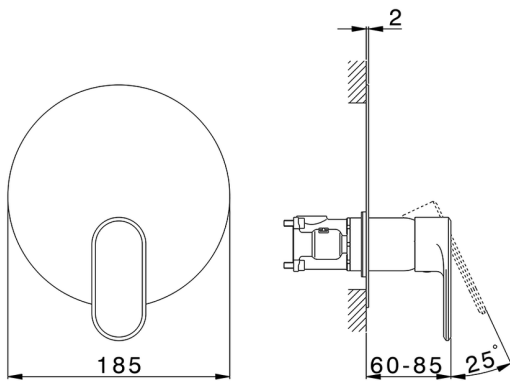

## Exposed part for Single Lever One Box Valve ONE BOX\_LY0BM010

MODEL **LY0BM010**

Exposed part for Single Lever One Box Valve, 1 Outlet, Minimum depth of installation: 67 mm, without concealed part, for items ZB00B030-ZB00B031

### CHARACTERISTICS

Cartridge Spare Parts **ZZ97179000**  
**35 mm Cartridge**  
 Installation **Concealed**  
 Required concealed parts **ZB00B031**  
**ZB00B030**