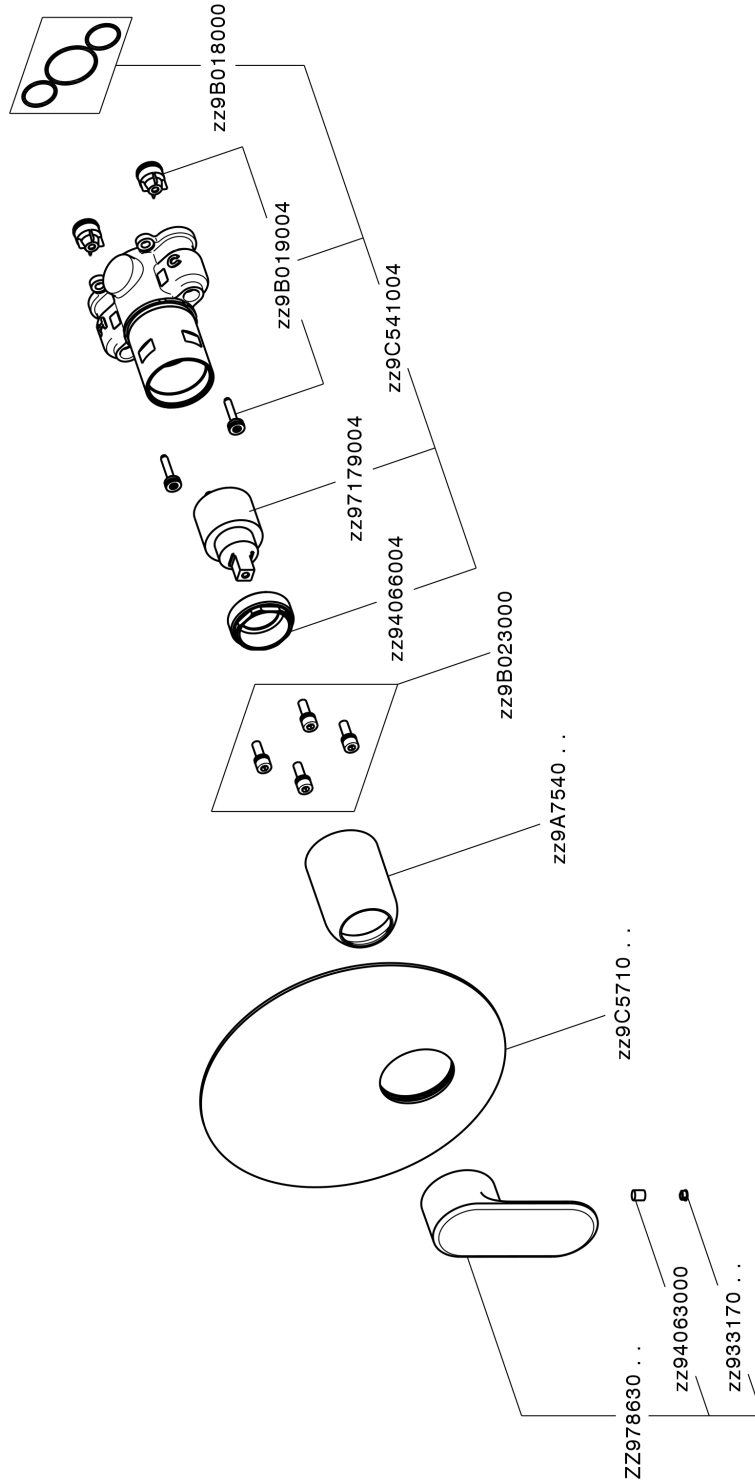

Exposed part for Single Lever One Box Valve ONE BOX_LY0BM010

MODEL **LY0BM010**

Exposed part for Single Lever One Box Valve, 1 Outlet, Minimum depth of installation: 67 mm, without concealed part, for items ZB00B030-ZB00B031

AVAILABLE FINISHINGS

-  **21** 21 Chrome
-  **2B** 2B Polished Nickel
-  **2F** 2F Brushed Nickel
-  **40** 40 Matt Black
-  **4Q** 4Q Matt White

CHARACTERISTICS

Cartridge Spare Parts **ZZ97179000**
35 mm Cartridge
 Installation **Concealed**
 Required concealed parts **ZB00B031**
ZB00B030

Exposed part for Single Lever One Box Valve ONE BOX_LY0BM010

LY0BM010

<https://en.huberitalia.com/exposed-part-for-single-lever-one-box-valve-one-box-ly0bm010>

One Box Universal Concealed Part ONE BOX_ZB00B031

MODEL **ZB00B031**

One Box Universal Concealed Part, for 1 or 2 or 3 outlet thermostatic or single lever, without trim kit, with noise reducers, with sealing gasket

AVAILABLE FINISHINGS

04 04 Without finishing