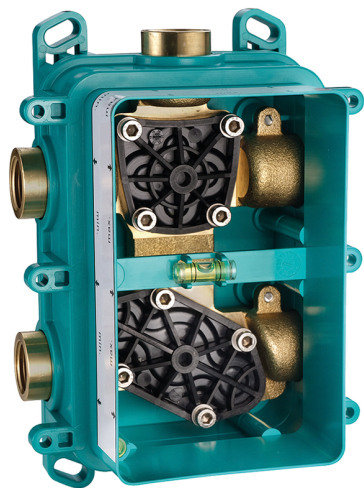

Exposed part for Single Lever One Box Valve ONE BOX_LY0BM010

MODEL **LY0BM010**

Exposed part for Single Lever One Box Valve, 1 Outlet, Minimum depth of installation: 67 mm, without concealed part, for items ZB00B030-ZB00B031

AVAILABLE FINISHINGS

-  **21** 21 Chrome
-  **2B** 2B Polished Nickel
-  **2F** 2F Brushed Nickel
-  **40** 40 Matt Black
-  **4Q** 4Q Matt White

CHARACTERISTICS

Cartridge Spare Parts **ZZ97179000**
35 mm Cartridge
 Installation **Concealed**
 Required concealed parts **ZB00B031**
ZB00B030

CHARACTERISTICS

Concealed **1**
Installation **Concealed**

Thermostatic

The Huber thermostatic is your personal water manager, helping you to handle, control and save water and energy.

One Box Universal Concealed Part ONE BOX_ZB00B030

CHARACTERISTICS

Concealed **1**
Installation **Concealed**

Thermostatic

The Huber thermostatic is your personal water manager, helping you to handle, control and save water and energy.

2024-12-22