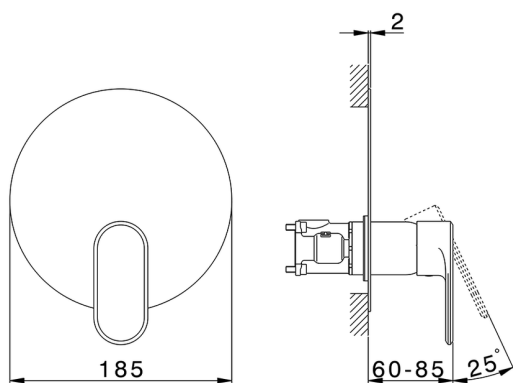

Exposed part for Single Lever One Box Valve ONE BOX_LY0BM010

MODEL **LY0BM010**

Exposed part for Single Lever One Box Valve, 1 Outlet, Minimum depth of installation: 67 mm, without concealed part, for items ZB00B030-ZB00B031

AVAILABLE FINISHINGS

-  **21** 21 Chrome
-  **2B** 2B Polished Nickel
-  **2F** 2F Brushed Nickel
-  **40** 40 Matt Black
-  **4Q** 4Q Matt White

CHARACTERISTICS

Cartridge Spare Parts **ZZ97179000**
35 mm Cartridge
 Installation **Concealed**
 Required concealed parts **ZB00B031**
ZB00B030

Exposed part for Single Lever One Box Valve ONE BOX_LY0BM010

LY0BM010

<https://en.huberitalia.com/exposed-part-for-single-lever-one-box-valve-one-box-ly0bm010>

One Box Universal Concealed Part ONE BOX_ZB00B031