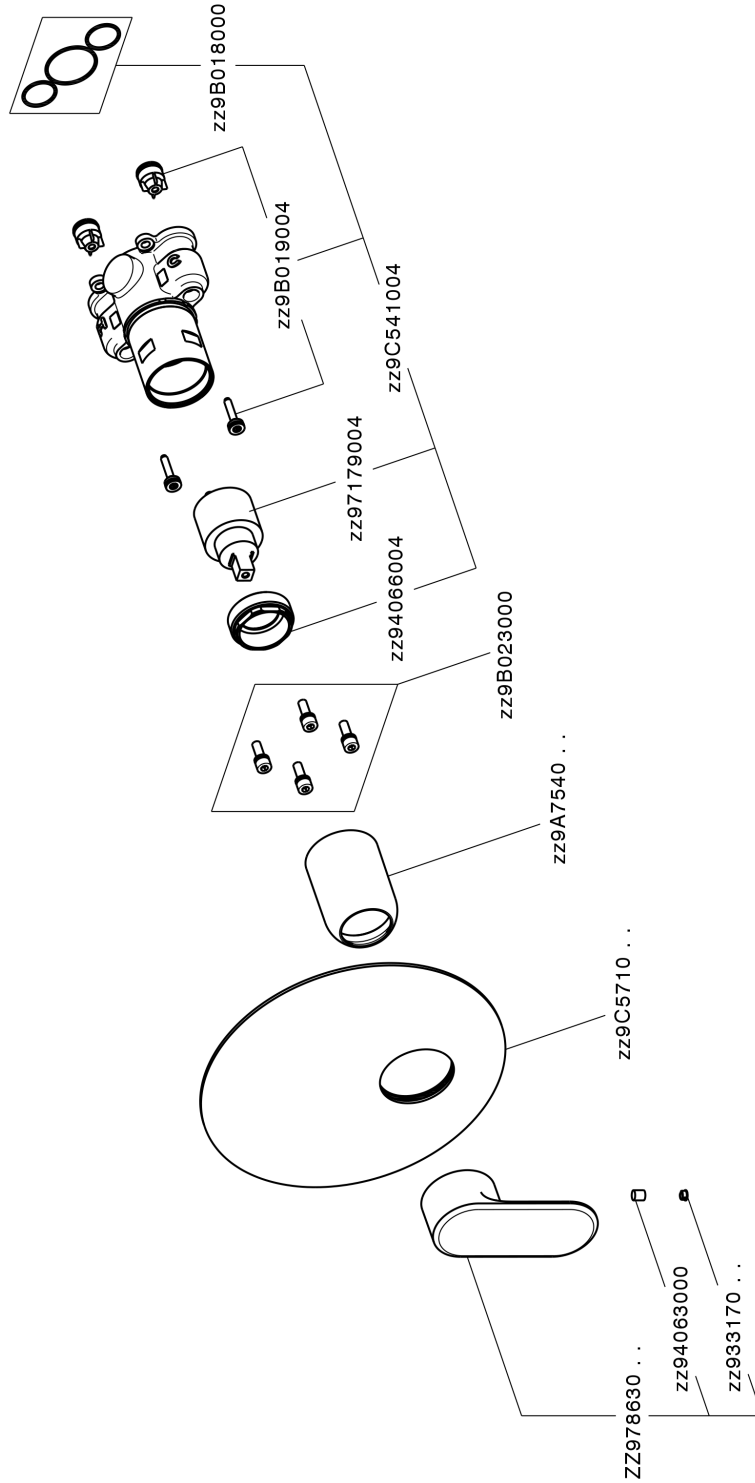

Exposed part for Single Lever One Box Valve ONE BOX_LY0BM010

MODEL **LY0BM010**

Exposed part for Single Lever One Box Valve, 1 Outlet, Minimum depth of installation: 67 mm, without concealed part, for items ZB00B030-ZB00B031

AVAILABLE FINISHINGS

-  **21** 21 Chrome
-  **2B** 2B Polished Nickel
-  **2F** 2F Brushed Nickel
-  **40** 40 Matt Black
-  **4Q** 4Q Matt White

CHARACTERISTICS

Cartridge Spare Parts **ZZ97179000**

35 mm Cartridge

Installation **Concealed**

Required concealed parts **ZB00B031**

ZB00B030

Exposed part for Single Lever One Box Valve ONE BOX_LY0BM010

LY0BM010

<https://en.huberitalia.com/exposed-part-for-single-lever-one-box-valve-one-box-ly0bm010>

One Box Universal Concealed Part ONE BOX_ZB00B031

MODEL **ZB00B031**

One Box Universal Concealed Part, for 1 or 2 or 3 outlet thermostatic or single lever, without trim kit, with noise reducers, with sealing gasket