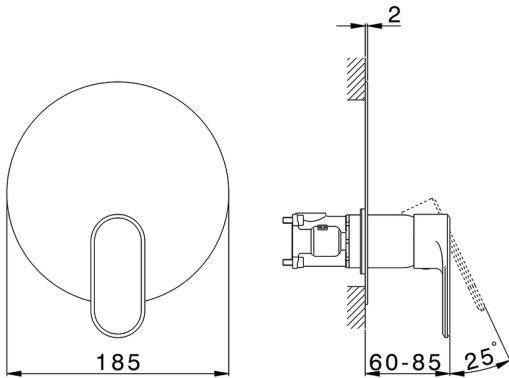

Exposed part for Single Lever One Box Valve ONE BOX_LY0BM010

MODEL **LY0BM010**

Exposed part for Single Lever One Box Valve, 1 Outlet, Minimum depth of installation: 67 mm, without concealed part, for items ZB00B030-ZB00B031

AVAILABLE FINISHINGS

-  **21** 21 Chrome
-  **2B** 2B Polished Nickel
-  **2F** 2F Brushed Nickel
-  **40** 40 Matt Black
-  **4Q** 4Q Matt White

CHARACTERISTICS

Cartridge Spare Parts **ZZ97179000**

35 mm Cartridge

Installation **Concealed**

Required concealed parts **ZB00B031**

ZB00B030

Exposed part for Single Lever One Box Valve ONE BOX_LY0BM010

LY0BM010

<https://en.huberitalia.com/exposed-part-for-single-lever-one-box-valve-one-box-ly0bm010>