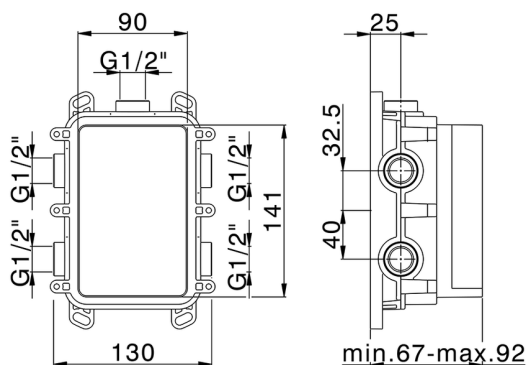

One Box Universal Concealed Part ONE BOX_ZB00B030

MODEL **ZB00B030**

One Box Universal Concealed Part, for 1 or 2 or 3 outlet thermostatic or single lever, without trim kit, without noise reducers, with sealing gasket

AVAILABLE FINISHINGS

04 04 Without finishing

CHARACTERISTICS

Concealed **1**
Installation **Concealed**

Thermostatic

The Huber thermostatic is your personal water manager, helping you to handle, control and save water and energy.

2024-12-22