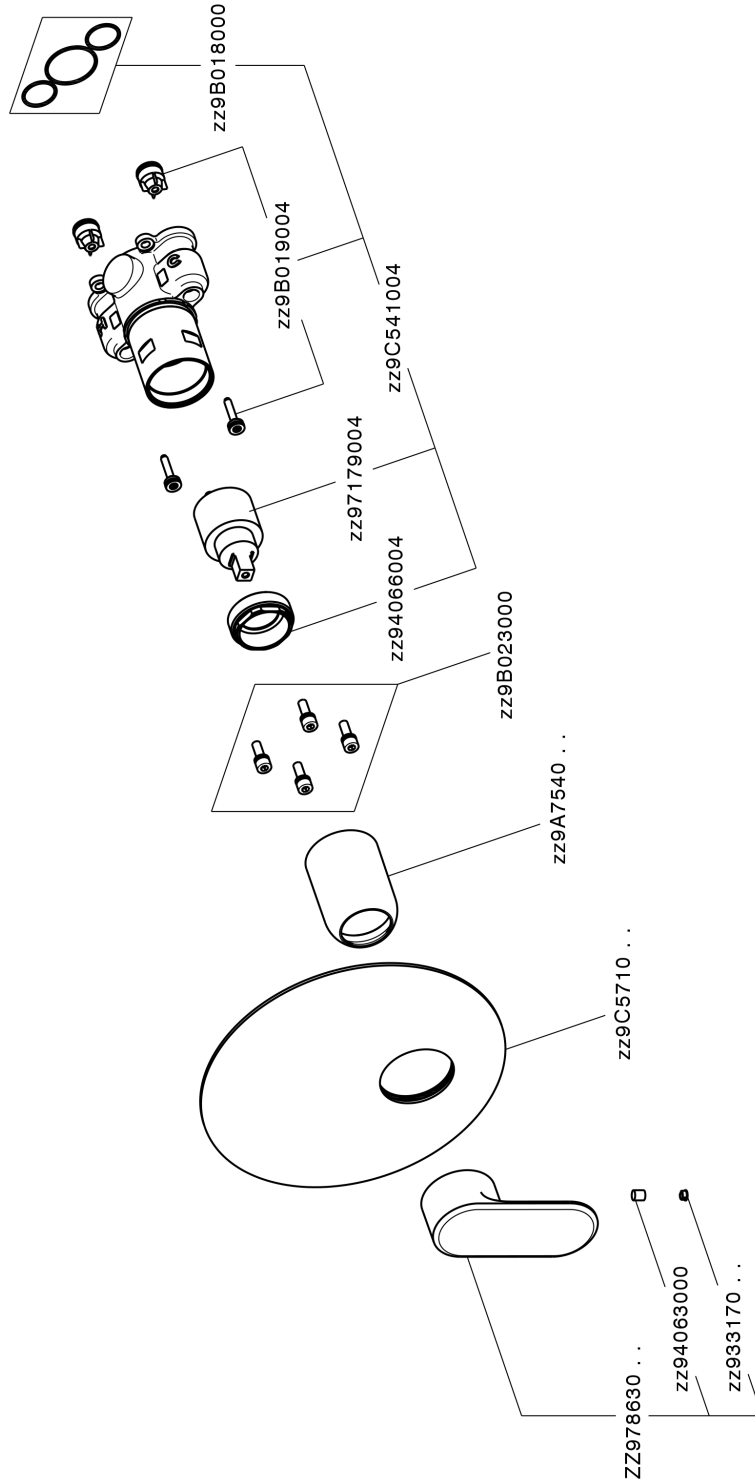

## Exposed part for Single Lever One Box Valve ONE BOX\_LY0BM010

MODEL **LY0BM010**

Exposed part for Single Lever One Box Valve, 1 Outlet, Minimum depth of installation: 67 mm, without concealed part, for items ZB00B030-ZB00B031

### CHARACTERISTICS

Cartridge Spare Parts **ZZ97179000**

**35 mm Cartridge**

Installation **Concealed**

Required concealed parts **ZB00B031**

**ZB00B030**

## Exposed part for Single Lever One Box Valve ONE BOX\_LY0BM010

LY0BM010

<https://en.huberitalia.com/exposed-part-for-single-lever-one-box-valve-one-box-ly0bm010>

## One Box Universal Concealed Part ONE BOX\_ZB00B031

MODEL **ZB00B031**

One Box Universal Concealed Part, for 1 or 2 or 3 outlet thermostatic or single lever, without trim kit, with noise reducers, with sealing gasket