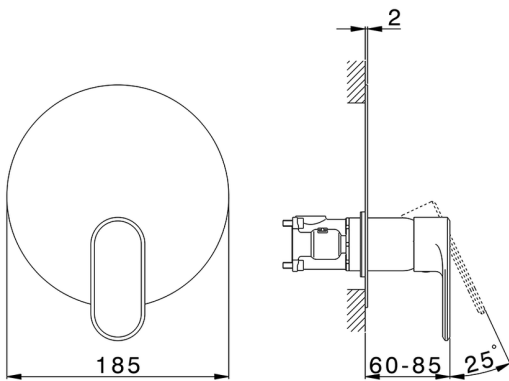

## Exposed part for Single Lever One Box Valve ONE BOX\_LY0BM010

MODEL **LY0BM010**

Exposed part for Single Lever One Box Valve, 1 Outlet, Minimum depth of installation: 67 mm, without concealed part, for items ZB00B030-ZB00B031

### CHARACTERISTICS

Cartridge Spare Parts **ZZ97179000**

**35 mm Cartridge**

Installation **Concealed**

Required concealed parts **ZB00B031**

**ZB00B030**

## Exposed part for Single Lever One Box Valve ONE BOX\_LY0BM010

LY0BM010

<https://en.huberitalia.com/exposed-part-for-single-lever-one-box-valve-one-box-ly0bm010>