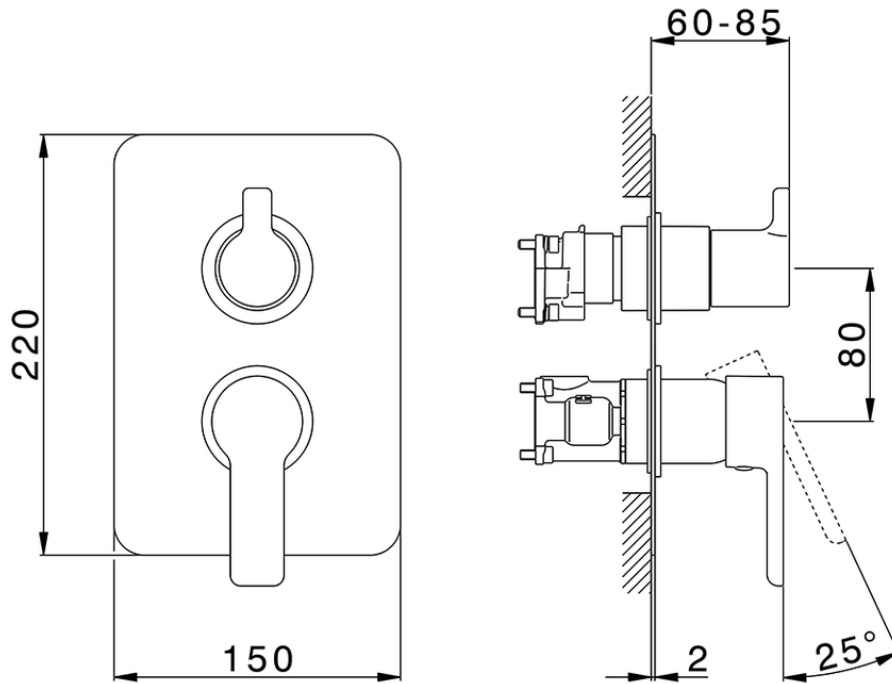

Exposed part for Single Lever One Box Valve SOFT_SF0BM030

SF0BM030

<https://en.huberitalia.com/exposed-part-for-single-lever-one-box-valve-soft-sf0bm030>

ZB00B031

<https://en.huberitalia.com/one-box-universal-concealed-part-one-box-zb00b031>

ZB00B030

<https://en.huberitalia.com/one-box-universal-concealed-part-one-box-zb00b030>

2026-06-06