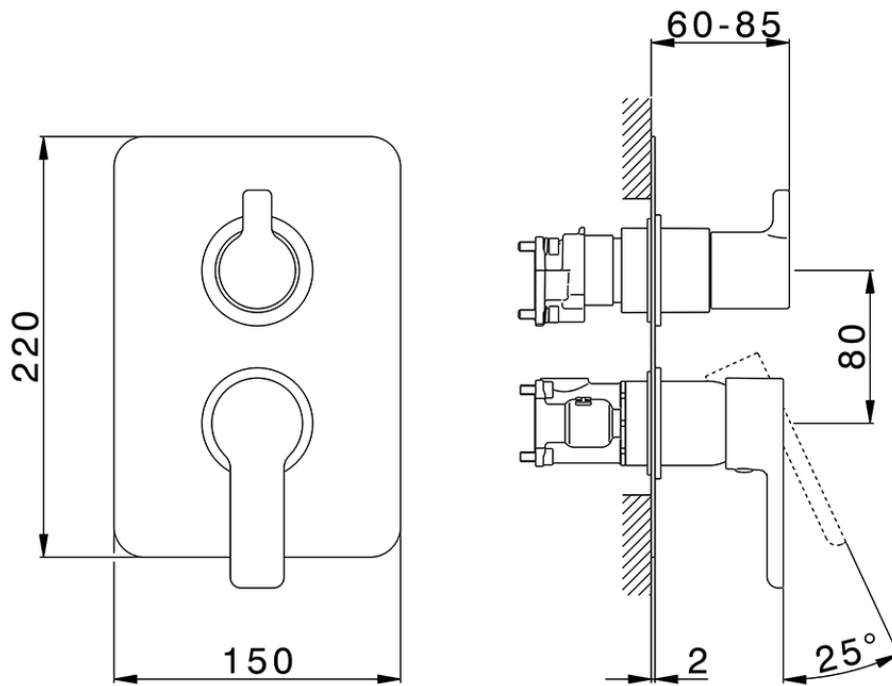

## Exposed part for Single Lever One Box Valve SOFT\_SF0BM030

SF0BM030

<https://en.huberitalia.com/exposed-part-for-single-lever-one-box-valve-soft-sf0bm030>

ZB00B031

<https://en.huberitalia.com/one-box-universal-concealed-part-one-box-zb00b031>

ZB00B030

<https://en.huberitalia.com/one-box-universal-concealed-part-one-box-zb00b030>

2026-04-07