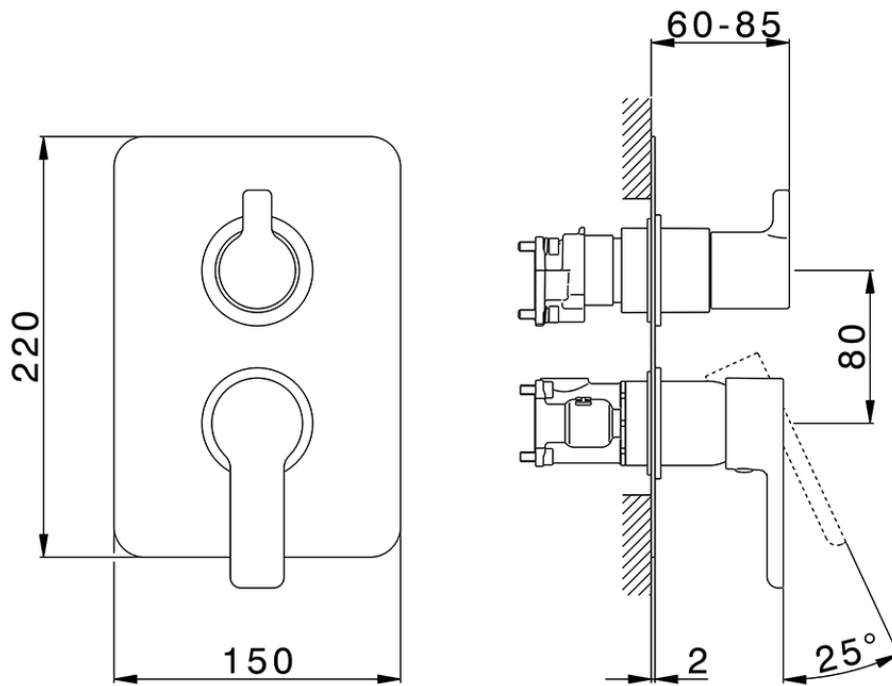

## Exposed part for Single Lever One Box Valve SOFT\_SF0BM030

SF0BM030

<https://en.huberitalia.com/exposed-part-for-single-lever-one-box-valve-soft-sf0bm030>

ZB00B031

<https://en.huberitalia.com/one-box-universal-concealed-part-one-box-zb00b031>

ZB00B030

<https://en.huberitalia.com/one-box-universal-concealed-part-one-box-zb00b030>

2026-06-27