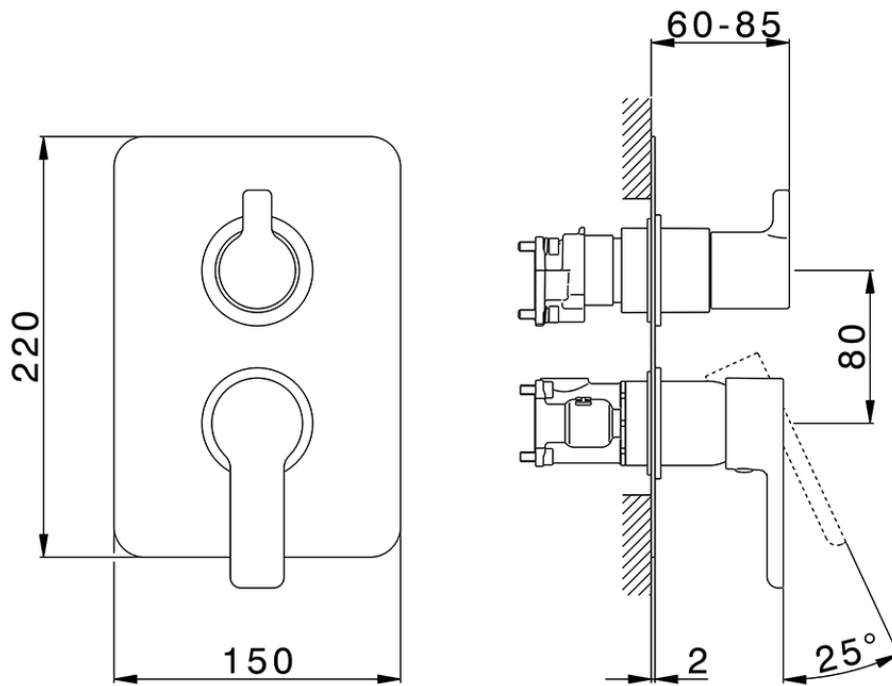

Exposed part for Single Lever One Box Valve SOFT_SF0BM030

SF0BM030

<https://en.huberitalia.com/exposed-part-for-single-lever-one-box-valve-soft-sf0bm030>

ZB00B031

<https://en.huberitalia.com/one-box-universal-concealed-part-one-box-zb00b031>

ZB00B030

<https://en.huberitalia.com/one-box-universal-concealed-part-one-box-zb00b030>

2026-04-29