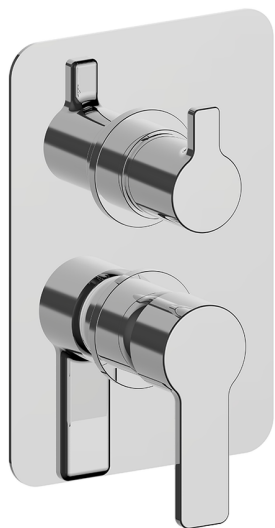

Exposed part for Single Lever One Box Valve SOFT_SF0BM030

MODEL **SF0BM030**

Exposed part for Single Lever One Box Valve, with 2-3 outlet diverter, Minimum depth of installation: 67 mm, without concealed part, for items ZB00B030-ZB00B031

AVAILABLE FINISHINGS

21 21 Chrome

CHARACTERISTICS

Cartridge Spare Parts **ZZ97179000**

35 mm Cartridge

Installation **Concealed**

Required concealed parts **ZB00B031**

ZB00B030

Exposed part for Single Lever One Box Valve SOFT_SF0BM030

SF0BM030

<https://en.huberitalia.com/exposed-part-for-single-lever-one-box-valve-soft-sf0bm030>

One Box Universal Concealed Part ONE BOX_ZB00B031

MODEL **ZB00B031**

One Box Universal Concealed Part, for 1 or 2 or 3 outlet thermostatic or single lever, without trim kit, with noise reducers, with sealing gasket

AVAILABLE FINISHINGS

CHARACTERISTICS

Concealed **1**
Installation **Concealed**