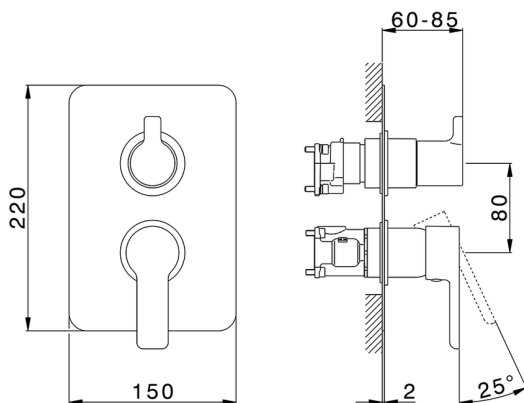

Exposed part for Single Lever One Box Valve SOFT_SF0BM030

MODEL **SF0BM030**

Exposed part for Single Lever One Box Valve, with 2-3 outlet diverter, Minimum depth of installation: 67 mm, without concealed part, for items ZB00B030-ZB00B031

AVAILABLE FINISHINGS

CHARACTERISTICS

Cartridge Spare Parts **ZZ97179000**

35 mm Cartridge

Installation **Concealed**

Required concealed parts **ZB00B031**

ZB00B030

Exposed part for Single Lever One Box Valve SOFT_SF0BM030

SF0BM030

<https://en.huberitalia.com/exposed-part-for-single-lever-one-box-valve-soft-sf0bm030>

One Box Universal Concealed Part ONE BOX_ZB00B031

MODEL **ZB00B031**

One Box Universal Concealed Part, for 1 or 2 or 3 outlet thermostatic or single lever, without trim kit, with noise reducers, with sealing gasket