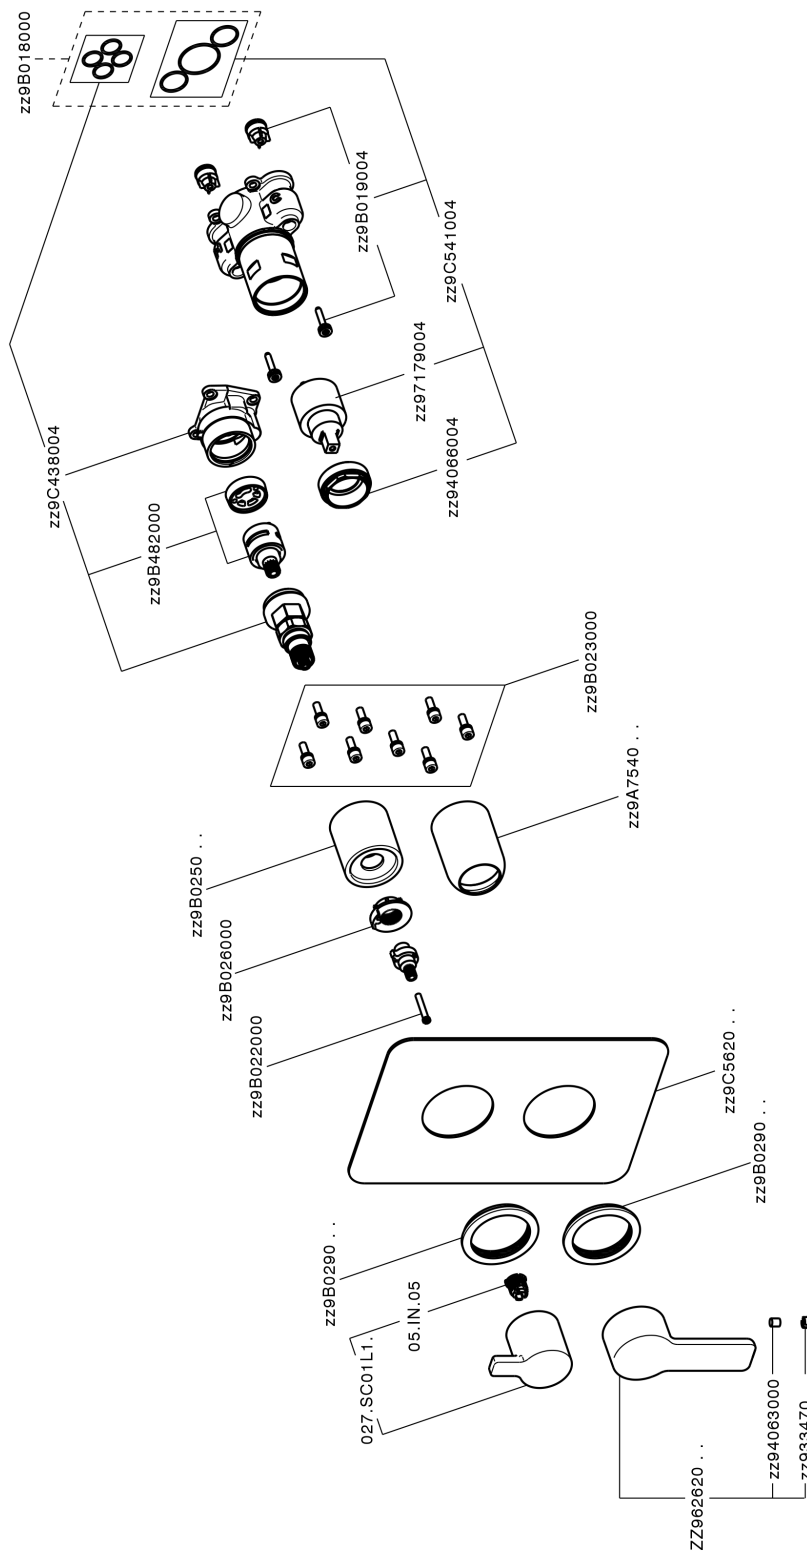

Exposed part for Single Lever One Box Valve SOFT_SF0BM030

MODEL **SF0BM030**

Exposed part for Single Lever One Box Valve, with 2-3 outlet diverter, Minimum depth of installation: 67 mm, without concealed part, for items ZB00B030-ZB00B031

AVAILABLE FINISHINGS

21 21 Chrome

CHARACTERISTICS

Cartridge Spare Parts **ZZ97179000**

35 mm Cartridge

Installation **Concealed**

Required concealed parts **ZB00B031**

ZB00B030

Exposed part for Single Lever One Box Valve SOFT_SF0BM030

SF0BM030

<https://en.huberitalia.com/exposed-part-for-single-lever-one-box-valve-soft-sf0bm030>

One Box Universal Concealed Part ONE BOX_ZB00B031

MODEL **ZB00B031**

One Box Universal Concealed Part, for 1 or 2 or 3 outlet thermostatic or single lever, without trim kit, with noise reducers, with sealing gasket

AVAILABLE FINISHINGS

CHARACTERISTICS

Concealed **1**
Installation **Concealed**