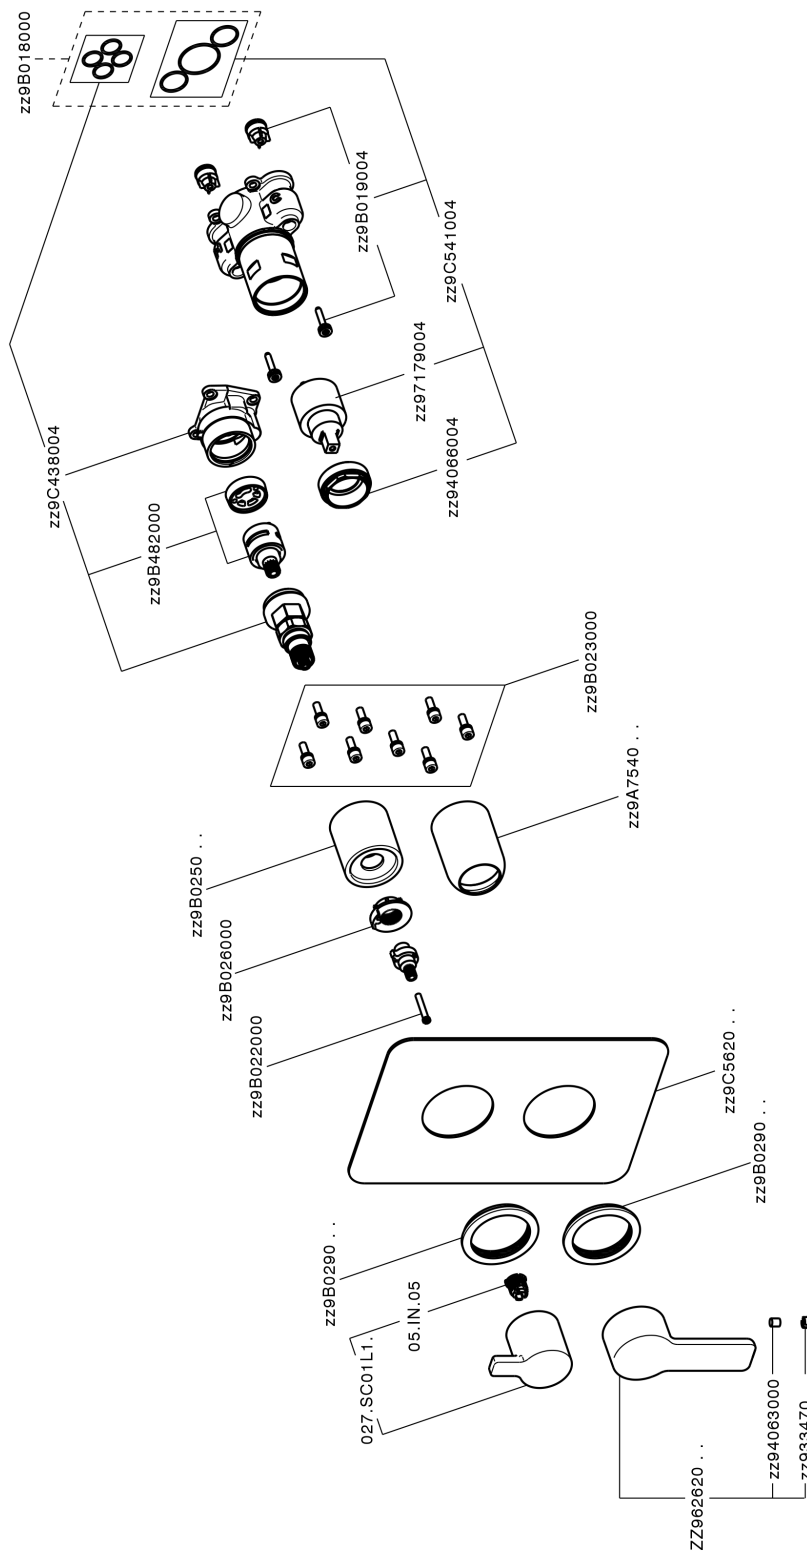

Exposed part for Single Lever One Box Valve **SOFT_SF0BM030**

MODEL **SF0BM030**

Exposed part for Single Lever One Box Valve, with 2-3 outlet diverter, Minimum depth of installation: 67 mm, without concealed part, for items ZB00B030-ZB00B031

AVAILABLE FINISHINGS

21 21 Chrome

CHARACTERISTICS

Cartridge Spare Parts **ZZ97179000**

35 mm Cartridge

Installation **Concealed**

Required concealed parts **ZB00B031**

ZB00B030

Exposed part for Single Lever One Box Valve SOFT_SF0BM030

SF0BM030

<https://en.huberitalia.com/exposed-part-for-single-lever-one-box-valve-soft-sf0bm030>

One Box Universal Concealed Part ONE BOX_ZB00B031

MODEL **ZB00B031**

One Box Universal Concealed Part, for 1 or 2 or 3 outlet thermostatic or single lever, without trim kit, with noise reducers, with sealing gasket

AVAILABLE FINISHINGS

04 04 Without finishing