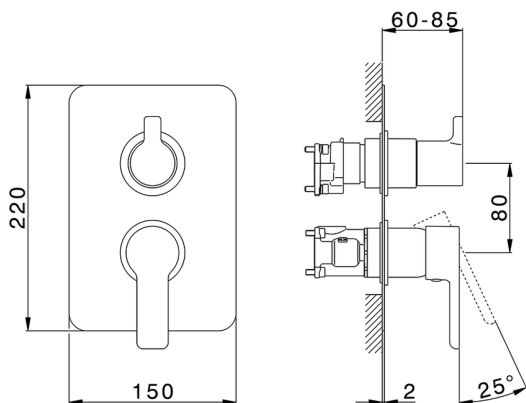

Exposed part for Single Lever One Box Valve **SOFT_SF0BM030**

MODEL **SF0BM030**

Exposed part for Single Lever One Box Valve, with 2-3 outlet diverter, Minimum depth of installation: 67 mm, without concealed part, for items ZB00B030-ZB00B031

AVAILABLE FINISHINGS

21 21 Chrome

CHARACTERISTICS

Cartridge Spare Parts **ZZ97179000**

35 mm Cartridge

Installation **Concealed**

Required concealed parts **ZB00B031**

ZB00B030

Exposed part for Single Lever One Box Valve SOFT_SF0BM030

SF0BM030

<https://en.huberitalia.com/exposed-part-for-single-lever-one-box-valve-soft-sf0bm030>

One Box Universal Concealed Part ONE BOX_ZB00B031