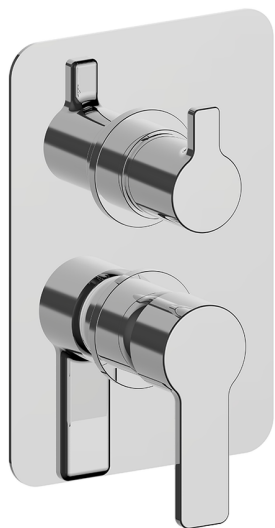

Exposed part for Single Lever One Box Valve SOFT_SF0BM030

MODEL **SF0BM030**

Exposed part for Single Lever One Box Valve, with 2-3 outlet diverter, Minimum depth of installation: 67 mm, without concealed part, for items ZB00B030-ZB00B031

AVAILABLE FINISHINGS

CHARACTERISTICS

Cartridge Spare Parts **ZZ97179000**

35 mm Cartridge

Installation **Concealed**

Required concealed parts **ZB00B031**

ZB00B030

Exposed part for Single Lever One Box Valve SOFT_SF0BM030

SF0BM030

<https://en.huberitalia.com/exposed-part-for-single-lever-one-box-valve-soft-sf0bm030>

One Box Universal Concealed Part ONE BOX_ZB00B031

MODEL **ZB00B031**

One Box Universal Concealed Part, for 1 or 2 or 3 outlet thermostatic or single lever, without trim kit, with noise reducers, with sealing gasket

One Box Universal Concealed Part ONE BOX_ZB00B030

MODEL **ZB00B030**

One Box Universal Concealed Part, for 1 or 2 or 3 outlet thermostatic or single lever, without trim kit, without noise reducers, with sealing gasket