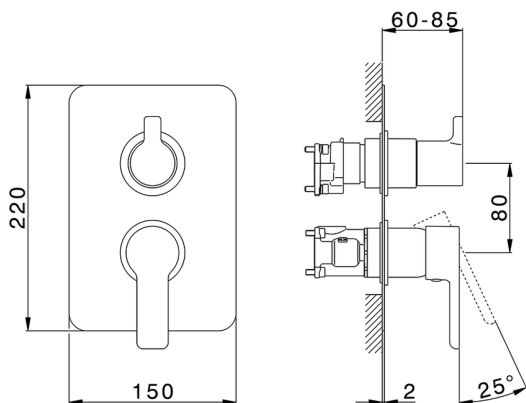

Exposed part for Single Lever One Box Valve SOFT_SF0BM030

MODEL **SF0BM030**

Exposed part for Single Lever One Box Valve, with 2-3 outlet diverter, Minimum depth of installation: 67 mm, without concealed part, for items ZB00B030-ZB00B031

AVAILABLE FINISHINGS

21 21 Chrome

CHARACTERISTICS

Cartridge Spare Parts **ZZ97179000**

35 mm Cartridge

Installation **Concealed**

Required concealed parts **ZB00B031**

ZB00B030

Exposed part for Single Lever One Box Valve SOFT_SF0BM030

SF0BM030

<https://en.huberitalia.com/exposed-part-for-single-lever-one-box-valve-soft-sf0bm030>

One Box Universal Concealed Part ONE BOX_ZB00B031