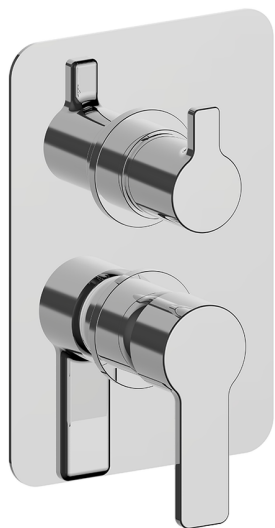

Exposed part for Single Lever One Box Valve **SOFT_SF0BM030**

MODEL **SF0BM030**

Exposed part for Single Lever One Box Valve, with 2-3 outlet diverter, Minimum depth of installation: 67 mm, without concealed part, for items ZB00B030-ZB00B031

AVAILABLE FINISHINGS

21 21 Chrome

CHARACTERISTICS

Cartridge Spare Parts **ZZ97179000**

35 mm Cartridge

Installation **Concealed**

Required concealed parts **ZB00B031**

ZB00B030

Exposed part for Single Lever One Box Valve SOFT_SF0BM030

SF0BM030

<https://en.huberitalia.com/exposed-part-for-single-lever-one-box-valve-soft-sf0bm030>

One Box Universal Concealed Part ONE BOX_ZB00B031

MODEL **ZB00B031**

One Box Universal Concealed Part, for 1 or 2 or 3 outlet thermostatic or single lever, without trim kit, with noise reducers, with sealing gasket

AVAILABLE FINISHINGS

04 04 Without finishing