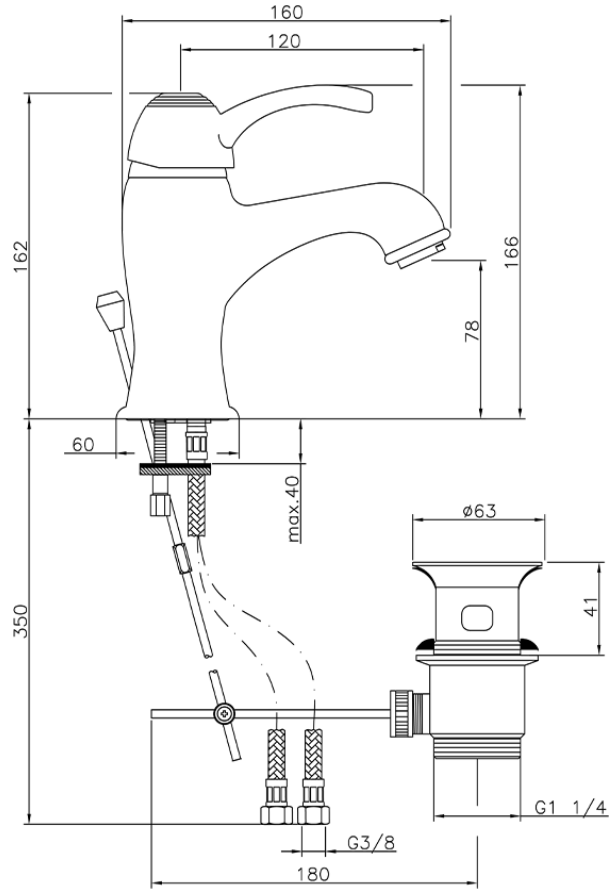

Single lever washbasin mixer VICTORIAN\_VM000510

VM000510

<https://en.huberitalia.com/single-lever-washbasin-mixer-victorian-vm000510>

2024-11-23