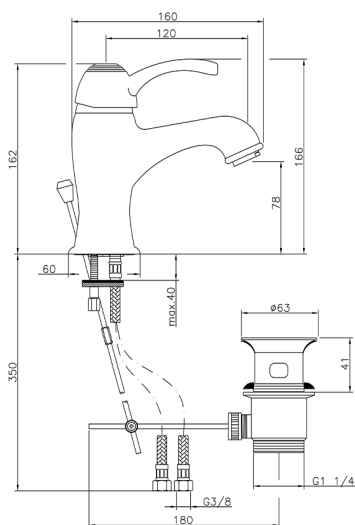

## Single lever washbasin mixer VICTORIAN\_VM000510

MODEL **VM000510**

Single lever washbasin mixer, with 1"1/4 automatic pop up waste, G.3/8" stainless steel flexible hoses

### CHARACTERISTICS

Cartridge Spare Parts **ZZ95273000**

**40 mm Cartridge**

2024-11-23