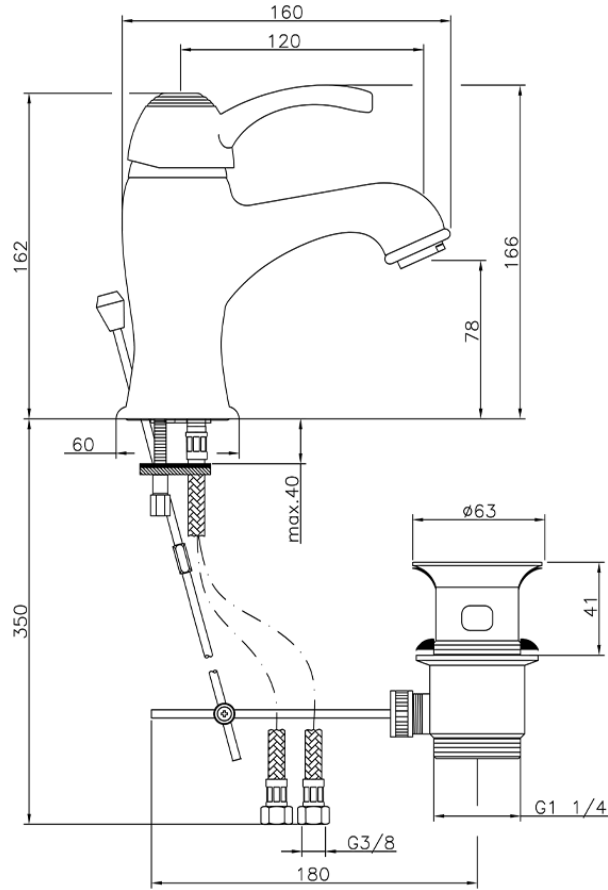

## Single lever washbasin mixer VICTORIAN\_VM000510

VM000510

<https://en.huberitalia.com/single-lever-washbasin-mixer-victorian-vm000510>

2024-11-23