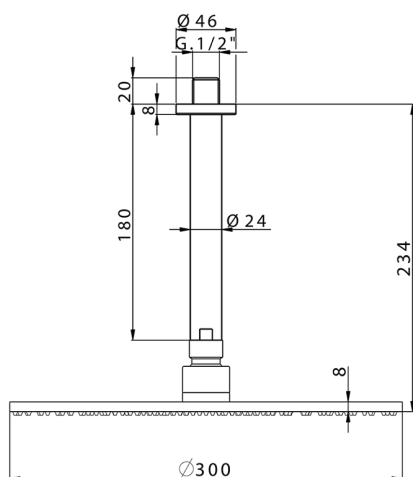

Shower arm with showerhead SHOWER_SS013700

MODEL **SS013700**

Shower arm with showerhead, 300 mm round showerhead 8 mm thick BRASS

AVAILABLE FINISHINGS

-  **21** 21 Chrome
-  **2B** 2B Polished Nickel
-  **2F** 2F Brushed Nickel
-  **2P** 2P Rose Gold
-  **2Q** 2Q Black Titanium
-  **40** 40 Matt Black
-  **4Q** 4Q Matt White