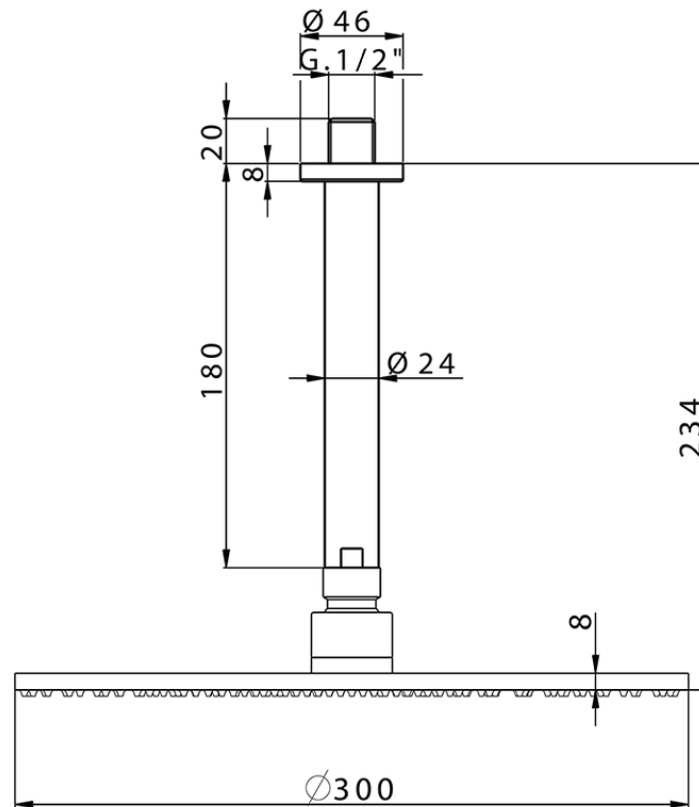

Shower arm with showerhead SHOWER_SS013700

SS013700

<https://en.huberitalia.com/shower-arm-with-showerhead-shower-ss013700>

2024-11-15