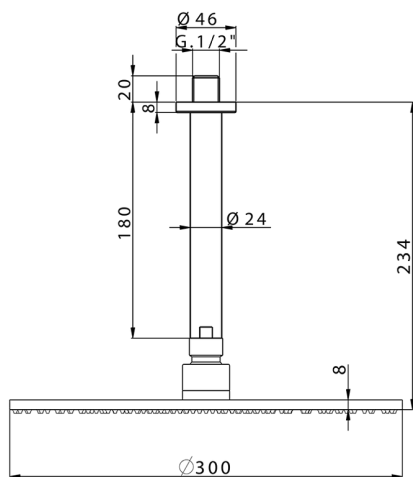

Shower arm with showerhead SHOWER_SS013700

MODEL **SS013700**

Shower arm with showerhead, 300 mm round showerhead 8 mm thick BRASS

AVAILABLE FINISHINGS

-  **21** 21 Chrome
-  **2B** 2B Polished Nickel
-  **2F** 2F Brushed Nickel
-  **2P** 2P Rose Gold
-  **2Q** 2Q Black Titanium
-  **40** 40 Matt Black
-  **4Q** 4Q Matt White