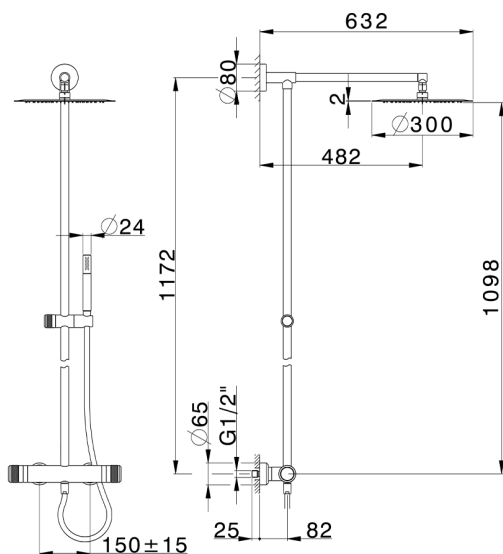

2-function Thermostatic shower set CHRONOS_CRC78050

MODEL **CRC78050**

2-function Thermostatic shower set, 2-outlet deviasstop, not adjustable column, sliding handshower holder, Brass D.24mm minimalistic one spray handshower, D.300 mm INOX round showerhead, 150 cm SUPREME smooth flexible hose

AVAILABLE FINISHINGS

CHARACTERISTICS

Cartridge Spare Parts **22.04A.AR - ZZ97279004**

Argo 2 (long filter) Thermostatic Valve

DeviaStop

The Huber Devia Stop technology allows to adjust the water flow and to direct it to the selected output point (overhead soaker, hand shower, etc).