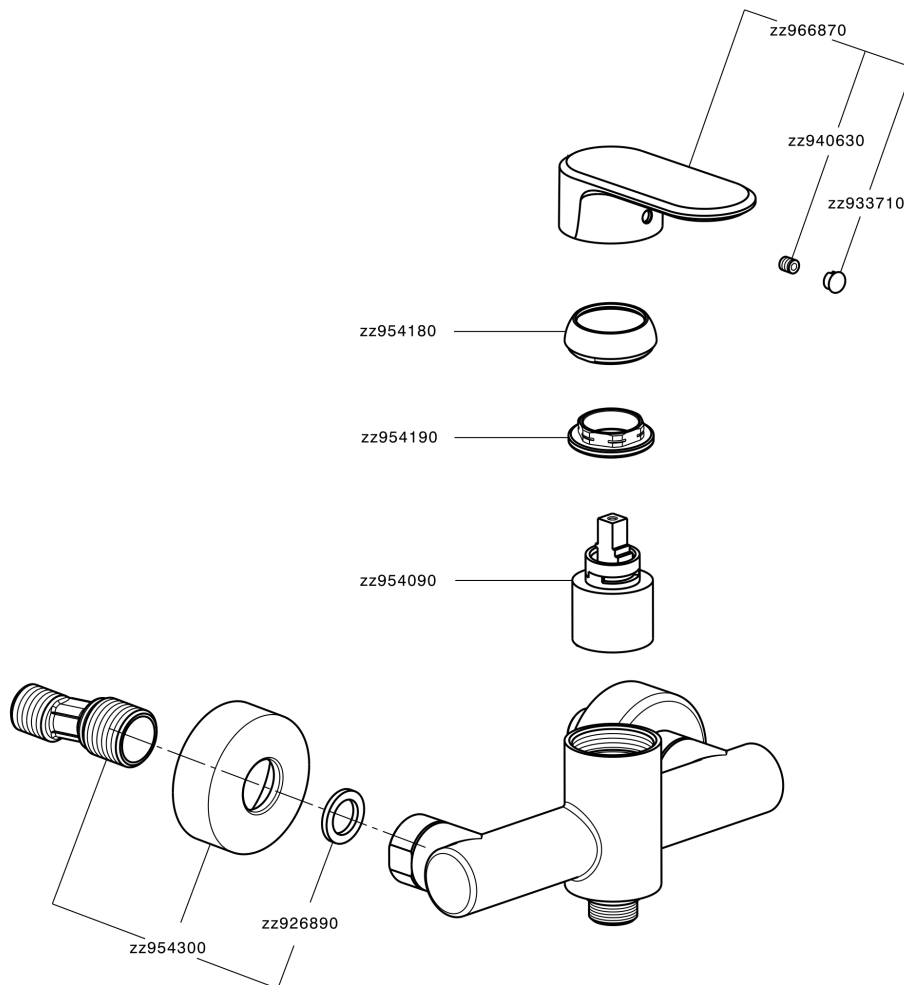

Single lever shower mixer LEVITY_LY000440

MODEL **LY000440**

Single lever shower mixer, without shower set, 1/2" M flexible connection

AVAILABLE FINISHINGS

-  **21** 21 Chrome
-  **2B** 2B Polished Nickel
-  **2F** 2F Brushed Nickel
-  **40** 40 Matt Black
-  **4Q** 4Q Matt White

CHARACTERISTICS

Cartridge Spare Parts **ZZ95409000**

35 mm Cartridge

EcoStop

EcoStop feature limits water flow to approximately 50% of maximum output with one point of resistance on setting. Push slightly past the middle stop only when full water output is required. This will save water up to 50%.

Single lever shower mixer LEVITY_LY000440

LY000440

<https://en.huberitalia.com/single-lever-shower-mixer-levity-ly000440>

2024-12-18