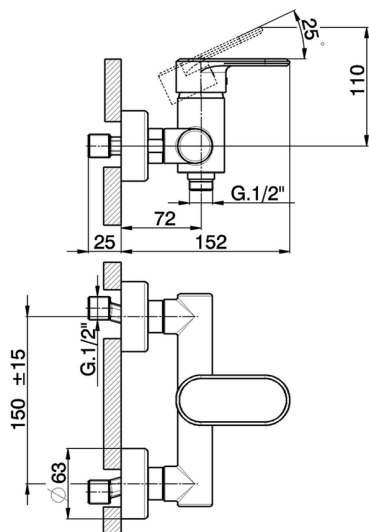

Single lever shower mixer LEVITY_LY000440

MODEL **LY000440**

Single lever shower mixer, without shower set, 1/2" M flexible connection

AVAILABLE FINISHINGS

-  **21** 21 Chrome
-  **2B** 2B Polished Nickel
-  **2F** 2F Brushed Nickel
-  **40** 40 Matt Black
-  **4Q** 4Q Matt White

CHARACTERISTICS

Cartridge Spare Parts **ZZ95409000**

35 mm Cartridge

EcoStop

EcoStop feature limits water flow to approximately 50% of maximum output with one point of resistance on setting. Push slightly past the middle stop only when full water output is required. This will save water up to 50%.

Single lever shower mixer LEVITY_LY000440

LY000440

<https://en.huberitalia.com/single-lever-shower-mixer-levity-ly000440>

2024-12-18