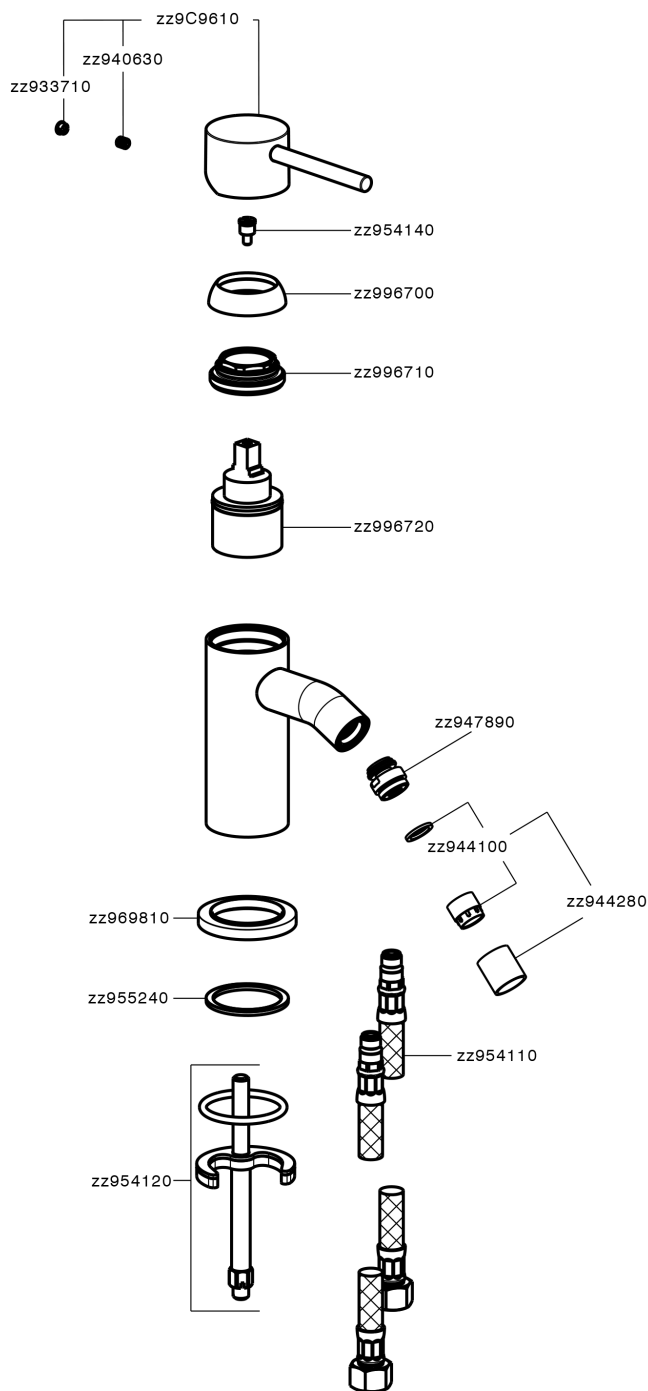

Single lever bidet mixer K2_K2000560

K2000560

<https://en.huberitalia.com/single-lever-bidet-mixer-k2-k2000560>

2024-11-15