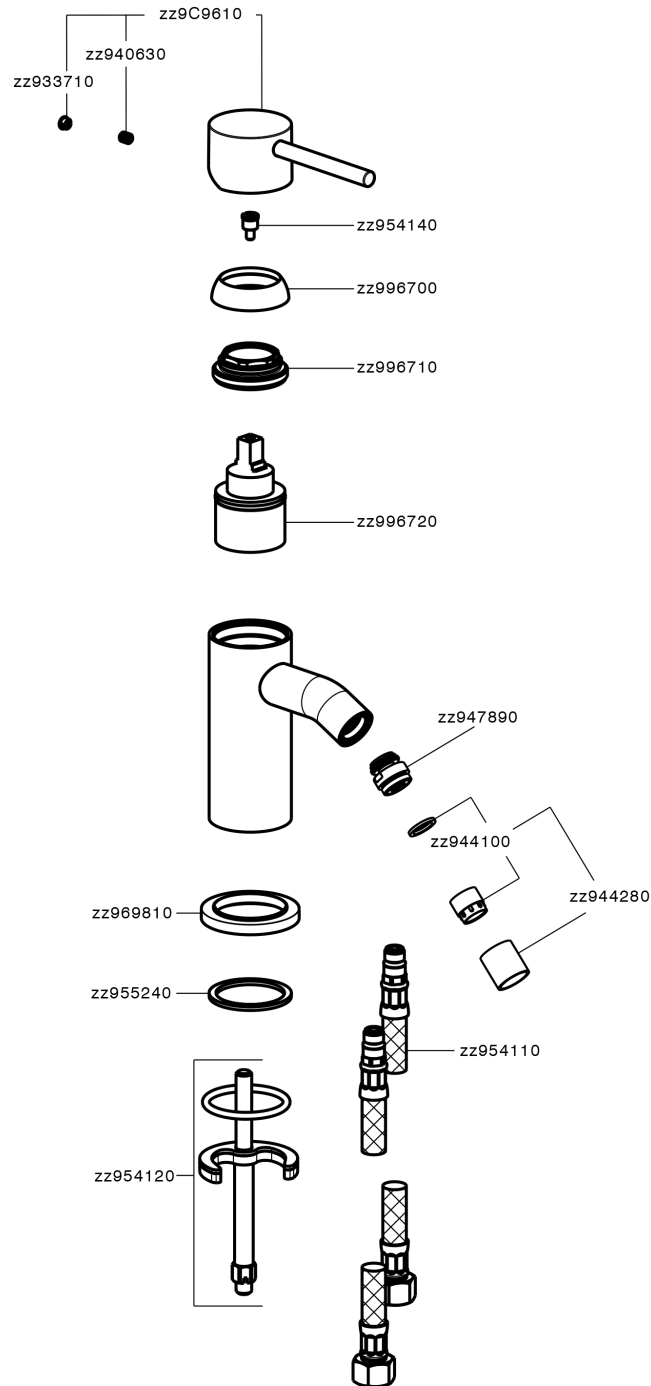

## Single lever bidet mixer K2\_K2000560

MODEL **K2000560**

Single lever bidet mixer, without waste, G.3/8" stainless steel flexible hoses

### CHARACTERISTICS

Cartridge Spare Parts **ZZ99672000**

**35 mm Cartridge**

### EcoStop

EcoStop feature limits water flow to approximately 50% of maximum output with one point of resistance on setting. Push slightly past the middle stop only when full water output is required. This will save water up to 50%.

## Single lever bidet mixer K2\_K2000560

K2000560

<https://en.huberitalia.com/single-lever-bidet-mixer-k2-k2000560>

2024-11-15