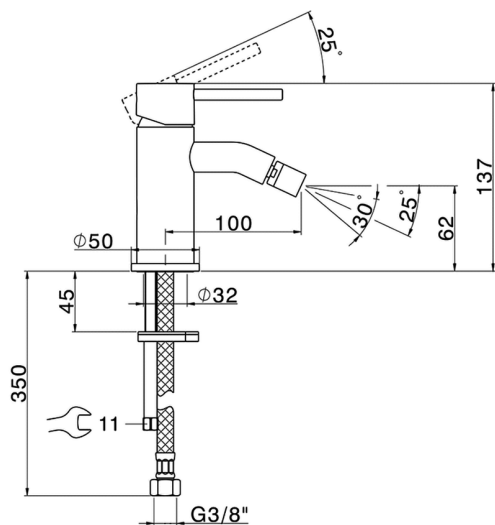

## Single lever bidet mixer K2\_K2000560

MODEL **K2000560**

Single lever bidet mixer, without waste, G.3/8" stainless steel flexible hoses

### CHARACTERISTICS

Cartridge Spare Parts **ZZ99672000**

**35 mm Cartridge**

### EcoStop

EcoStop feature limits water flow to approximately 50% of maximum output with one point of resistance on setting. Push slightly past the middle stop only when full water output is required. This will save water up to 50%.