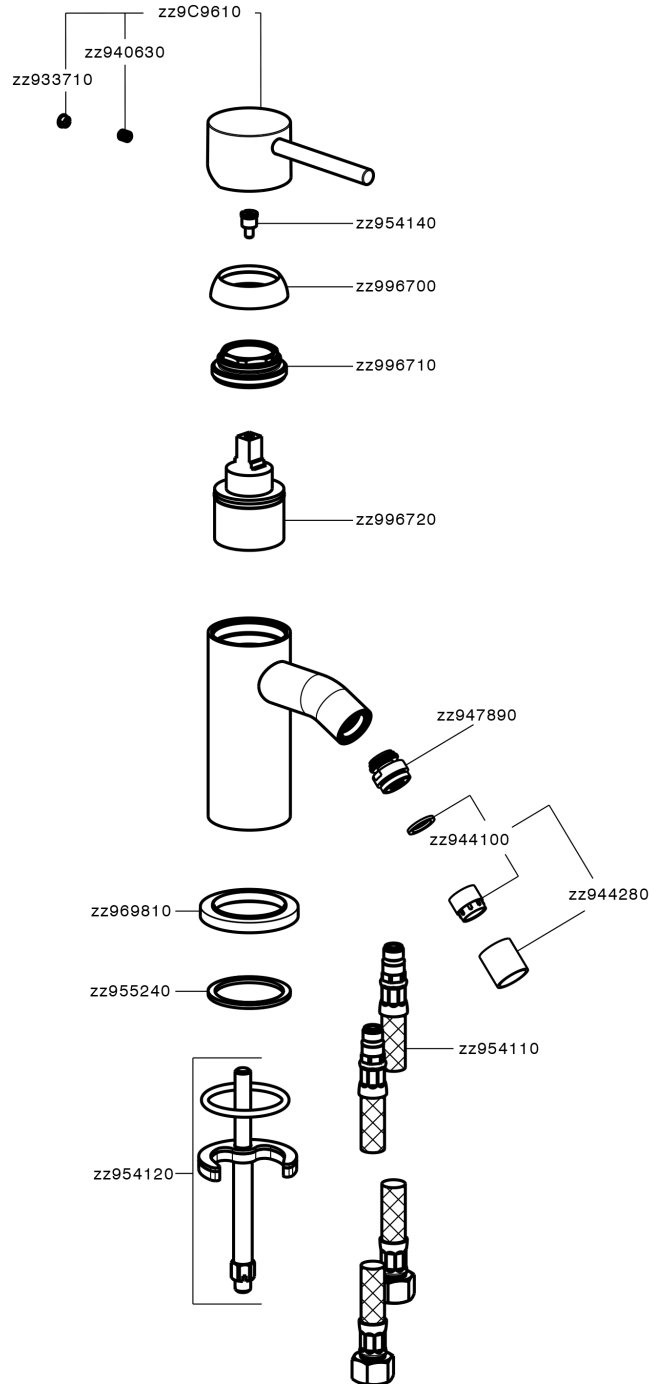

Single lever bidet mixer K2_K2000560

MODEL **K2000560**

Single lever bidet mixer, without waste, G.3/8" stainless steel flexible hoses

AVAILABLE FINISHINGS

-  **21** 21 Chrome
-  **26** 26 Old Copper
-  **2F** 2F Brushed Nickel
-  **2W** 2W Brushed Gold
-  **40** 40 Matt Black
-  **4Q** 4Q Matt White

CHARACTERISTICS

Cartridge Spare Parts **ZZ99672000**

35 mm Cartridge

EcoStop

EcoStop feature limits water flow to approximately 50% of maximum output with one point of resistance on setting. Push slightly past the middle stop only when full water output is required. This will save water up to 50%.

Single lever bidet mixer K2_K2000560

K2000560

<https://en.huberitalia.com/single-lever-bidet-mixer-k2-k2000560>

2024-11-15