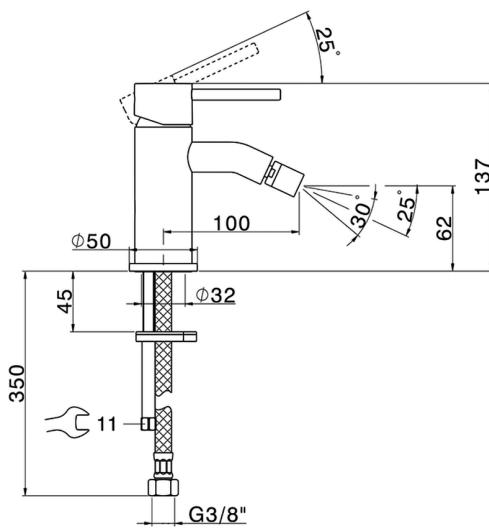

Single lever bidet mixer K2_K2000560

MODEL **K2000560**

Single lever bidet mixer, without waste, G.3/8" stainless steel flexible hoses

AVAILABLE FINISHINGS

-  **21** 21 Chrome
-  **26** 26 Old Copper
-  **2F** 2F Brushed Nickel
-  **2W** 2W Brushed Gold
-  **40** 40 Matt Black
-  **4Q** 4Q Matt White

CHARACTERISTICS

Cartridge Spare Parts **ZZ99672000**

35 mm Cartridge

EcoStop

EcoStop feature limits water flow to approximately 50% of maximum output with one point of resistance on setting. Push slightly past the middle stop only when full water output is required. This will save water up to 50%.

Single lever bidet mixer K2_K2000560

K2000560

<https://en.huberitalia.com/single-lever-bidet-mixer-k2-k2000560>

2024-11-15