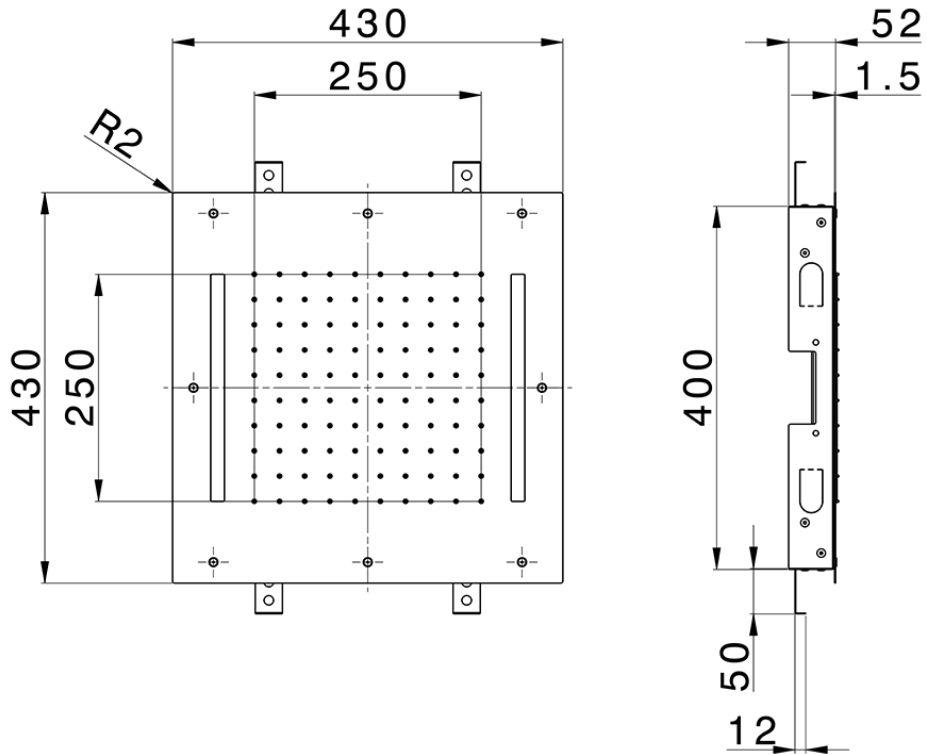

## 430x430 mm Chromotherapy Ceiling showerhead ZEN\_ZS1C0055

ZS1C0055

<https://en.huberitalia.com/430x430-mm-chromotherapy-ceiling-showerhead-zen-zs1c0055>

2026-06-13