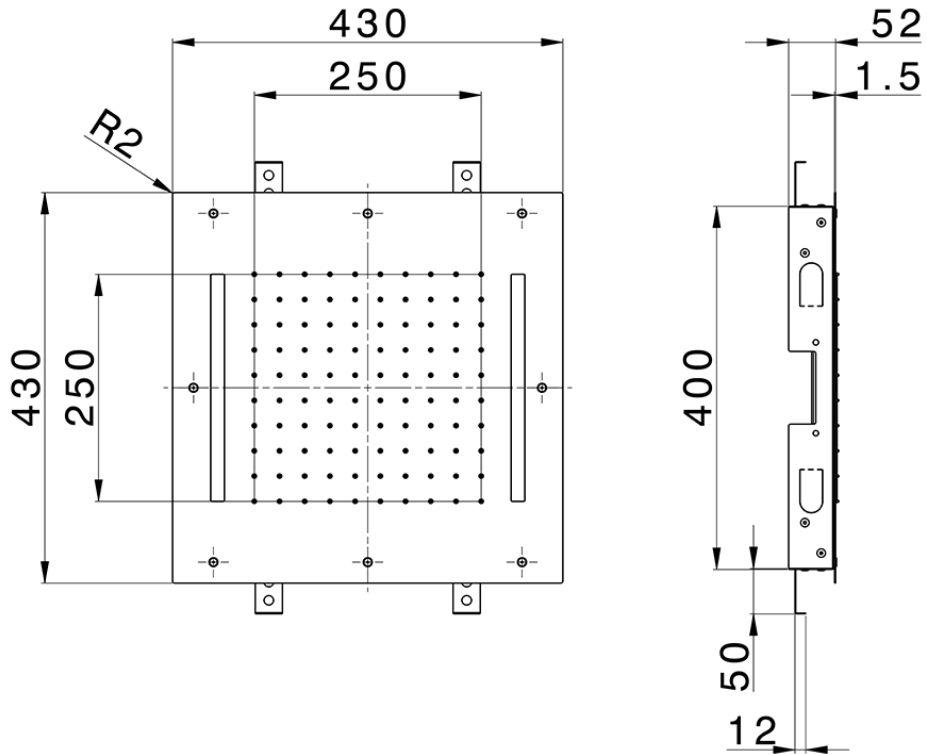

## 430x430 mm Chromotherapy Ceiling showerhead ZEN\_ZS1C0055

ZS1C0055

<https://en.huberitalia.com/430x430-mm-chromotherapy-ceiling-showerhead-zen-zs1c0055>

2026-06-10