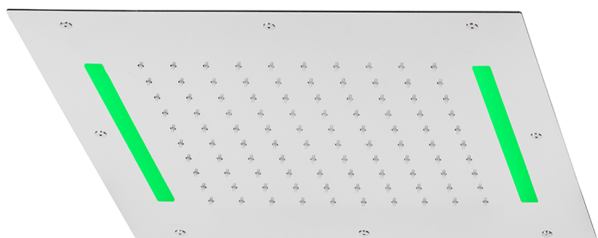

430x430 mm Chromotherapy Ceiling showerhead ZEN_ZS1C0055

MODEL **ZS1C0055**

430x430 mm Chromotherapy Ceiling showerhead, rain, chromotherapy functions, built-in control included, Stainless Steel AISI 304

AVAILABLE FINISHINGS

-  **D1** D1 Brushed Inox
-  **40** 40 Matt Black
-  **4Q** 4Q Matt White
-  **5G** 5G Rose Gold
-  **D2** D2 Polished Inox

CHARACTERISTICS

2026-06-05