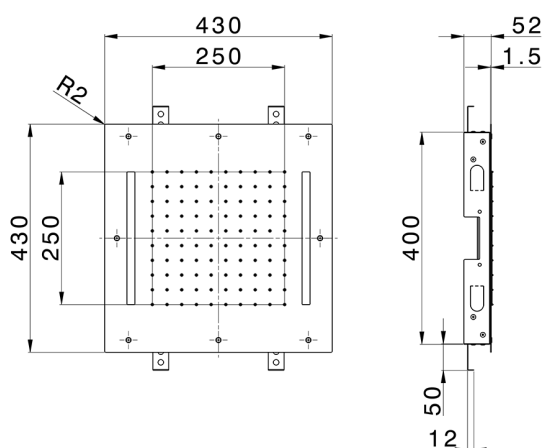

430x430 mm Chromotherapy Ceiling showerhead ZEN_ZS1C0055

MODEL **ZS1C0055**

430x430 mm Chromotherapy Ceiling showerhead, rain, chromotherapy functions, built-in control included, Stainless Steel AISI 304

AVAILABLE FINISHINGS

- **D1** D1 Brushed Inox
- **40** 40 Matt Black
- **4Q** 4Q Matt White
- **5G** 5G Rose Gold
- **D2** D2 Polished Inox

CHARACTERISTICS

2026-06-05