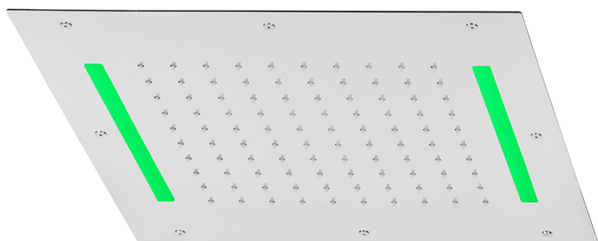

430x430 mm Chromotherapy Ceiling showerhead ZEN_ZS1C0055

MODEL **ZS1C0055**

430x430 mm Chromotherapy Ceiling showerhead, rain, chromotherapy functions, built-in control included, Stainless Steel AISI 304

AVAILABLE FINISHINGS

-  **D1** D1 Brushed Inox
-  **40** 40 Matt Black
-  **4Q** 4Q Matt White
-  **5G** 5G Rose Gold
-  **D2** D2 Polished Inox

CHARACTERISTICS

2026-04-08