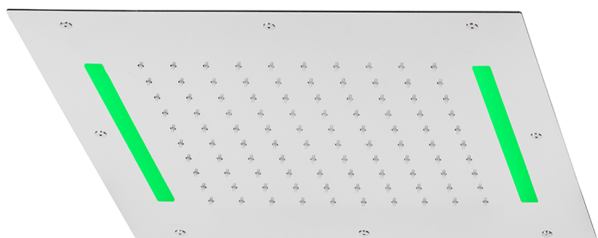

430x430 mm Chromotherapy Ceiling showerhead ZEN_ZS1C0055

MODEL **ZS1C0055**

430x430 mm Chromotherapy Ceiling showerhead, rain, chromotherapy functions, built-in control included, Stainless Steel AISI 304

AVAILABLE FINISHINGS

-  **D1** D1 Brushed Inox
-  **40** 40 Matt Black
-  **4Q** 4Q Matt White
-  **5G** 5G Rose Gold
-  **D2** D2 Polished Inox

CHARACTERISTICS

2026-06-26