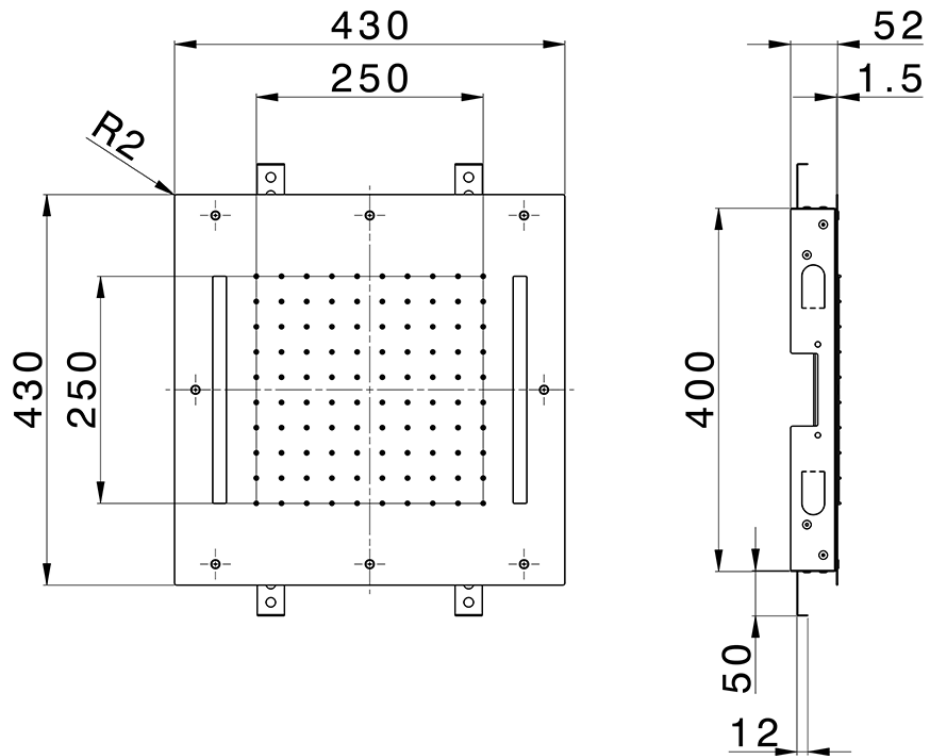

## 430x430 mm Chromotherapy Ceiling showerhead ZEN\_ZS1C0055

ZS1C0055

<https://en.huberitalia.com/430x430-mm-chromotherapy-ceiling-showerhead-zen-zs1c0055>

2026-05-16