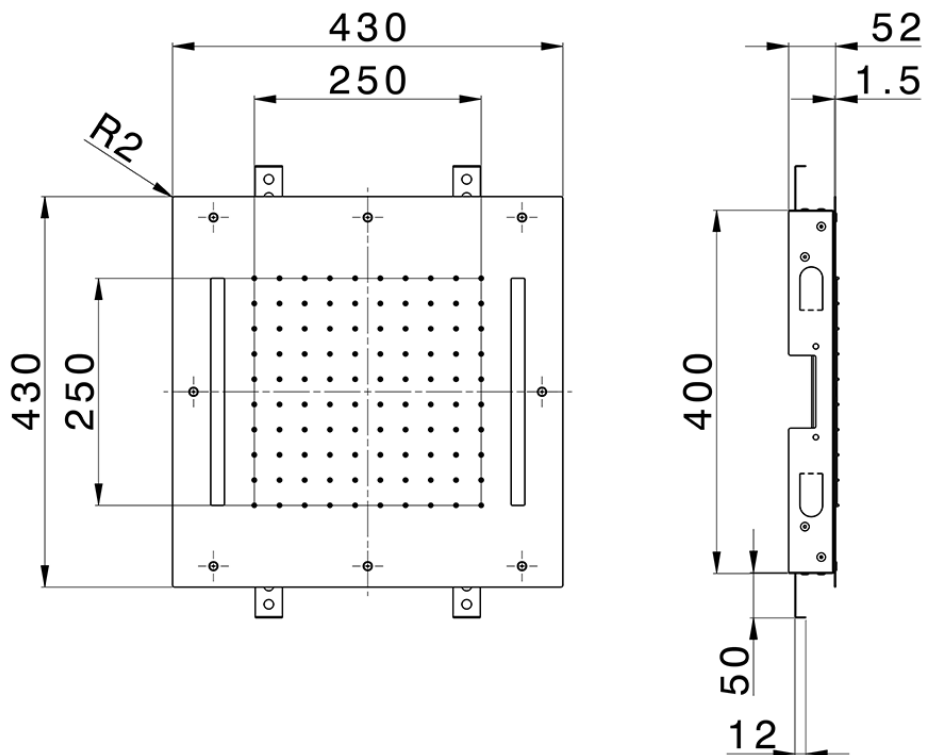

430x430 mm Chromotherapy Ceiling showerhead ZEN\_ZS1C0055

ZS1C0055

<https://en.huberitalia.com/430x430-mm-chromotherapy-ceiling-showerhead-zen-zs1c0055>

2026-06-28