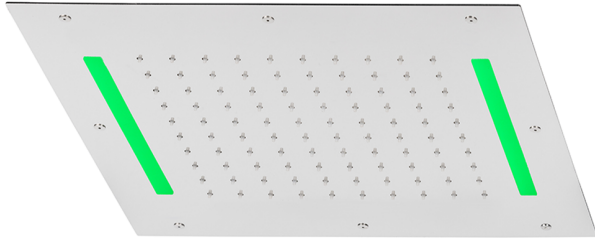

## 430x430 mm Chromotherapy Ceiling showerhead ZEN\_ZS1C0055

MODEL **ZS1C0055**

430x430 mm Chromotherapy Ceiling showerhead, rain, chromotherapy functions, built-in control included, Stainless Steel AISI 304

### AVAILABLE FINISHINGS

-  **D1** D1 Brushed Inox
-  **40** 40 Matt Black
-  **4Q** 4Q Matt White
-  **5G** 5G Rose Gold
-  **D2** D2 Polished Inox