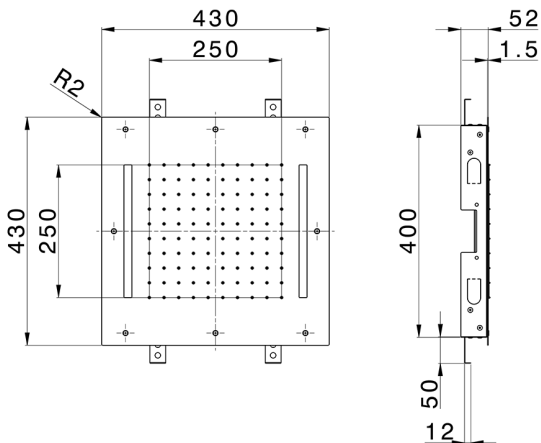

## 430x430 mm Chromotherapy Ceiling showerhead ZEN\_ZS1C0055

MODEL **ZS1C0055**

430x430 mm Chromotherapy Ceiling showerhead, rain, chromotherapy functions, built-in control included, Stainless Steel AISI 304