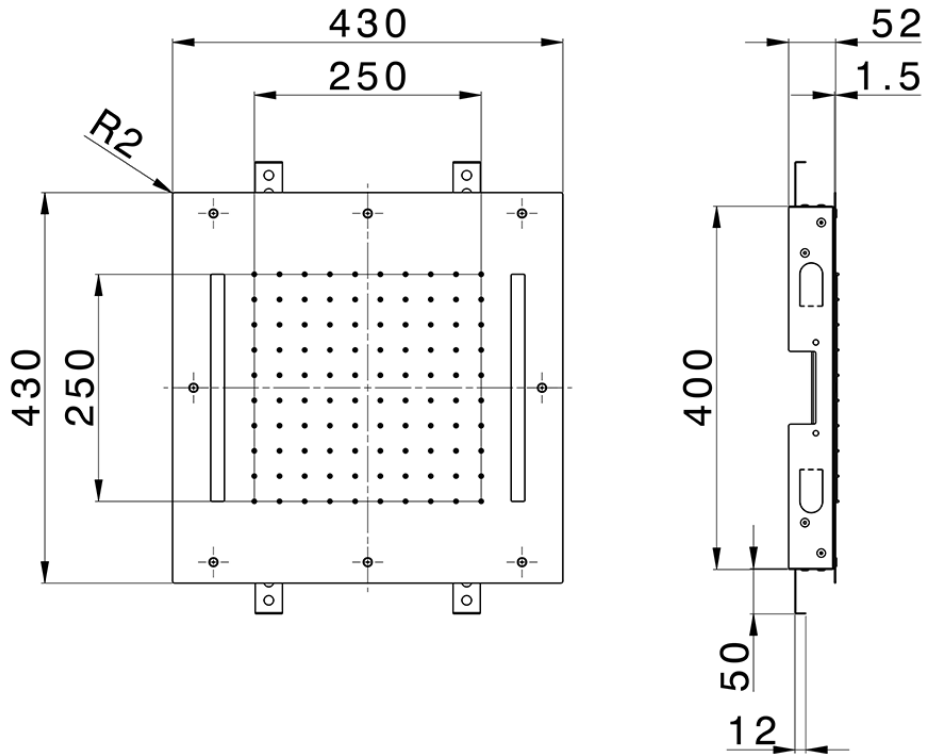

## 430x430 mm Chromotherapy Ceiling showerhead ZEN\_ZS1C0055

ZS1C0055

<https://en.huberitalia.com/430x430-mm-chromotherapy-ceiling-showerhead-zen-zs1c0055>

2026-06-06