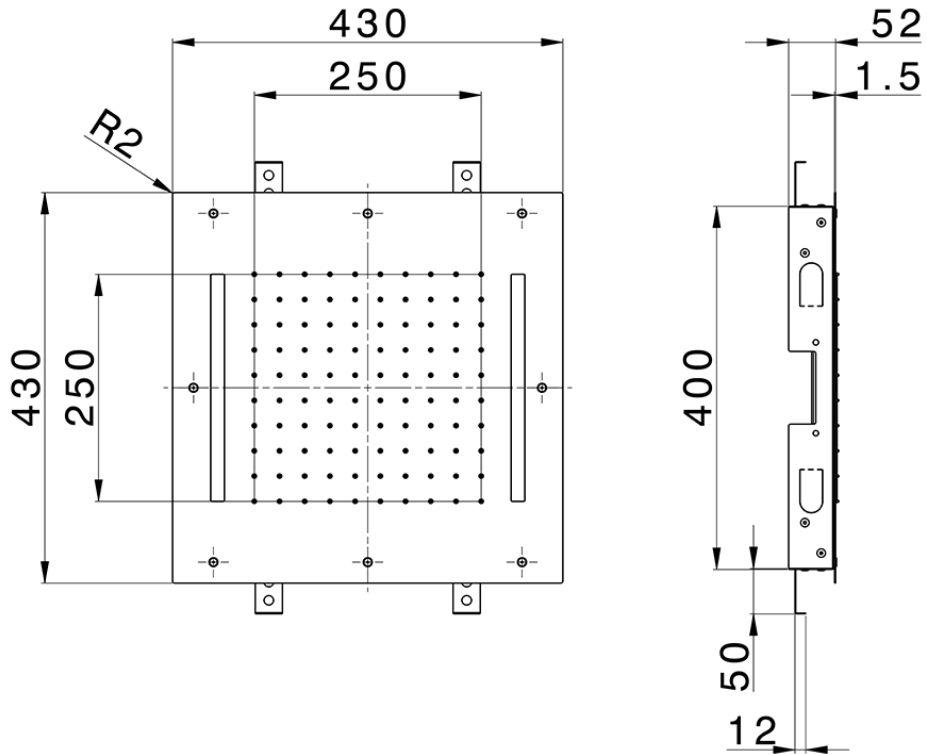

430x430 mm Chromotherapy Ceiling showerhead ZEN_ZS1C0055

ZS1C0055

<https://en.huberitalia.com/430x430-mm-chromotherapy-ceiling-showerhead-zen-zs1c0055>

2026-04-06