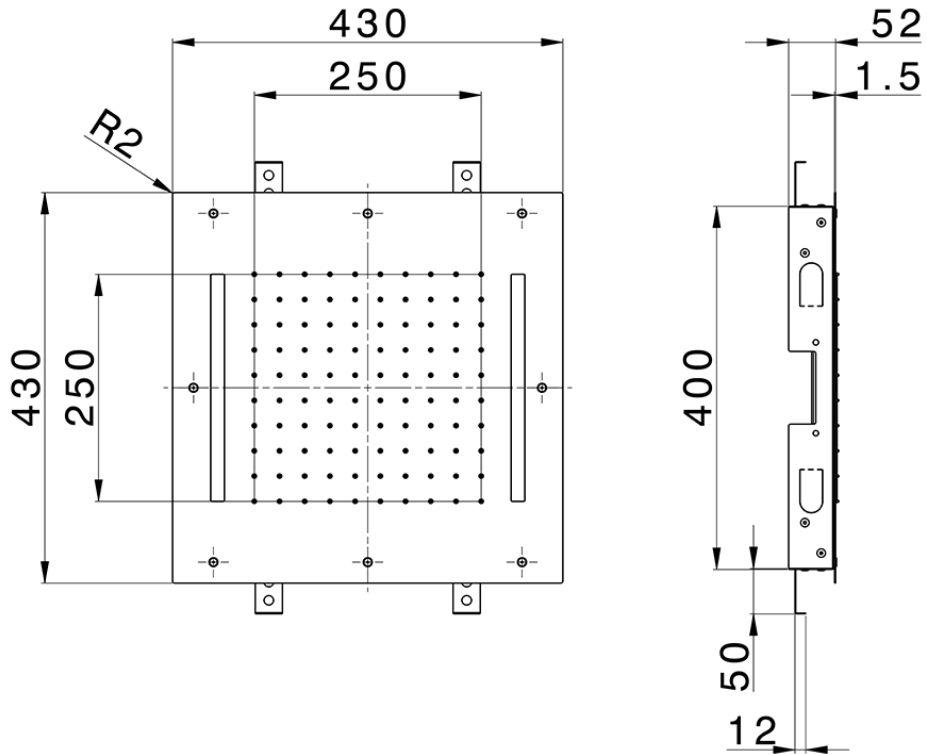

430x430 mm Chromotherapy Ceiling showerhead ZEN_ZS1C0055

ZS1C0055

<https://en.huberitalia.com/430x430-mm-chromotherapy-ceiling-showerhead-zen-zs1c0055>

2026-04-08