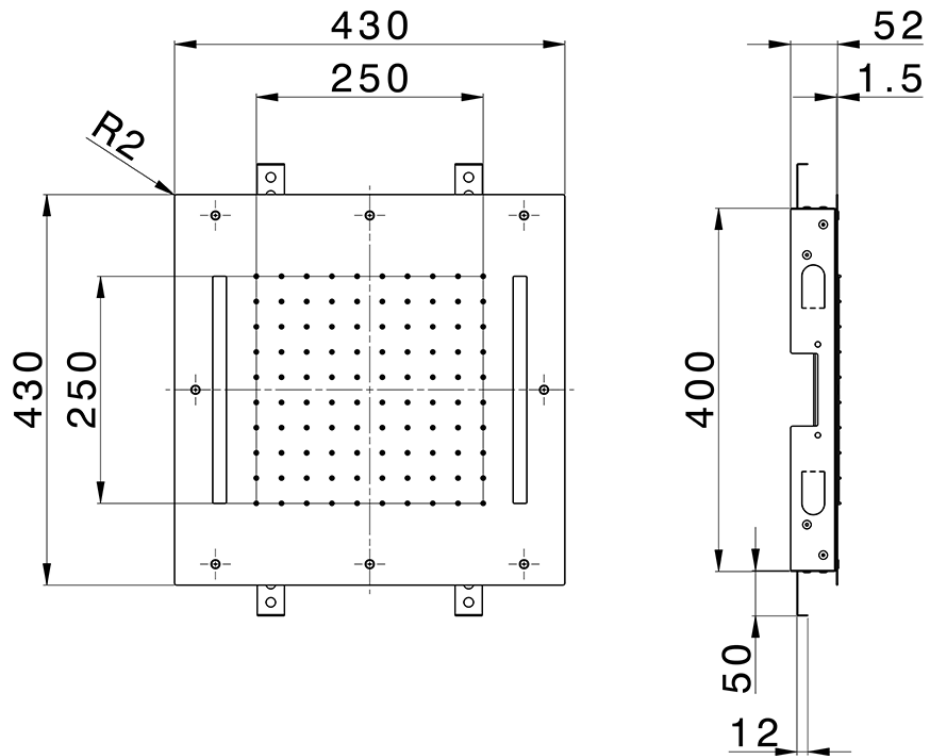

430x430 mm Chromotherapy Ceiling showerhead ZEN_ZS1C0055

ZS1C0055

<https://en.huberitalia.com/430x430-mm-chromotherapy-ceiling-showerhead-zen-zs1c0055>

2026-06-26