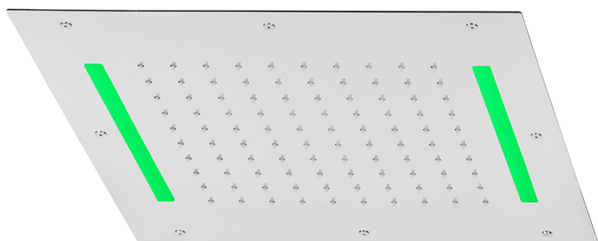

430x430 mm Chromotherapy Ceiling showerhead ZEN_ZS1C0055

MODEL **ZS1C0055**

430x430 mm Chromotherapy Ceiling showerhead, rain, chromotherapy functions, built-in control included, Stainless Steel AISI 304

AVAILABLE FINISHINGS

-  **D1** D1 Brushed Inox
-  **40** 40 Matt Black
-  **4Q** 4Q Matt White
-  **5G** 5G Rose Gold
-  **D2** D2 Polished Inox

CHARACTERISTICS

2026-04-06