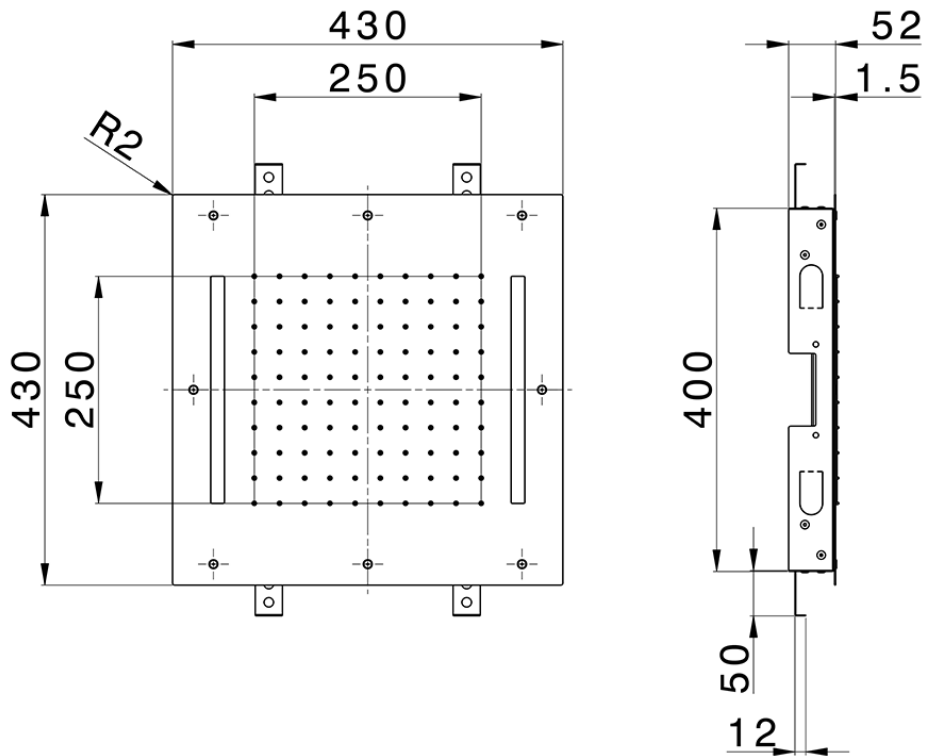

430x430 mm Chromotherapy Ceiling showerhead ZEN_ZS1C0055

ZS1C0055

<https://en.huberitalia.com/430x430-mm-chromotherapy-ceiling-showerhead-zen-zs1c0055>

2026-04-06