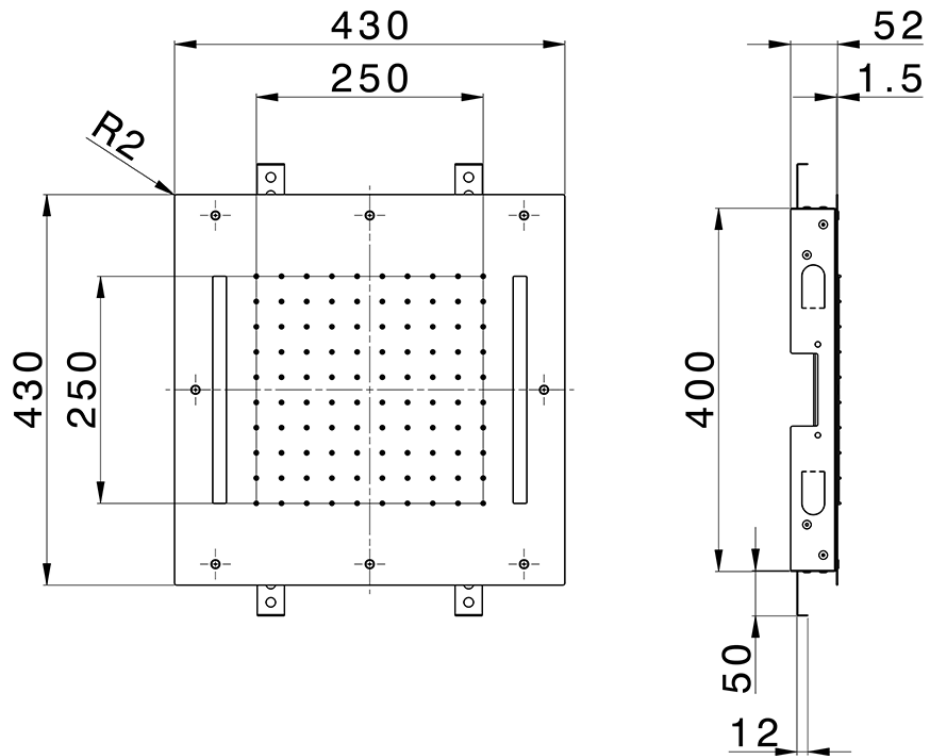

## 430x430 mm Chromotherapy Ceiling showerhead ZEN\_ZS1C0055

ZS1C0055

<https://en.huberitalia.com/430x430-mm-chromotherapy-ceiling-showerhead-zen-zs1c0055>

2026-06-26