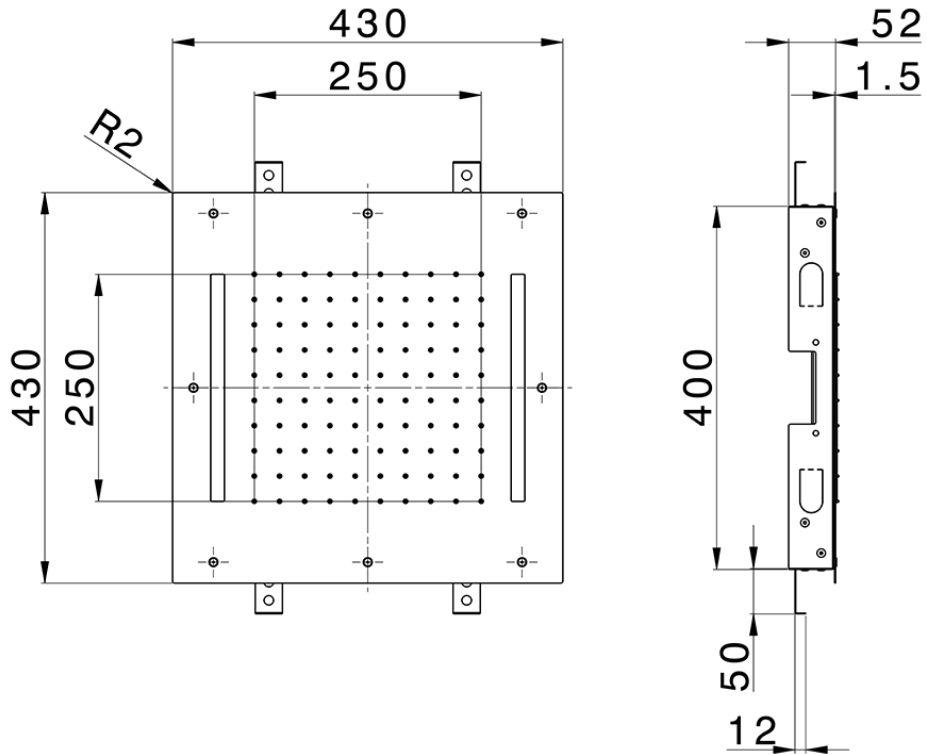

## 430x430 mm Chromotherapy Ceiling showerhead ZEN\_ZS1C0055

ZS1C0055

<https://en.huberitalia.com/430x430-mm-chromotherapy-ceiling-showerhead-zen-zs1c0055>

2026-05-16