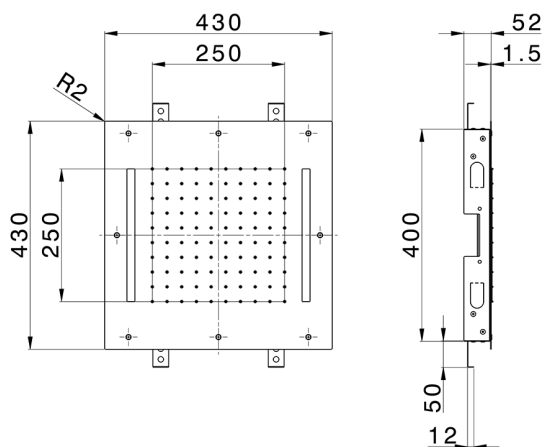

430x430 mm Chromotherapy Ceiling showerhead ZEN_ZS1C0055

MODEL **ZS1C0055**

430x430 mm Chromotherapy Ceiling showerhead, rain, chromotherapy functions, built-in control included, Stainless Steel AISI 304

AVAILABLE FINISHINGS

- **D1** D1 Brushed Inox
- **40** 40 Matt Black
- **4Q** 4Q Matt White
- **5G** 5G Rose Gold
- **D2** D2 Polished Inox

CHARACTERISTICS

2026-06-06