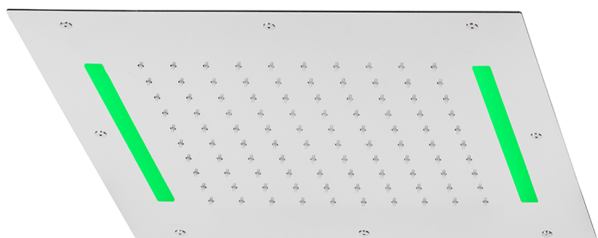

430x430 mm Chromotherapy Ceiling showerhead ZEN_ZS1C0055

MODEL **ZS1C0055**

430x430 mm Chromotherapy Ceiling showerhead, rain, chromotherapy functions, built-in control included, Stainless Steel AISI 304

AVAILABLE FINISHINGS

- **D1** D1 Brushed Inox
- **40** 40 Matt Black
- **4Q** 4Q Matt White
- **5G** 5G Rose Gold
- **D2** D2 Polished Inox

CHARACTERISTICS

2026-06-26