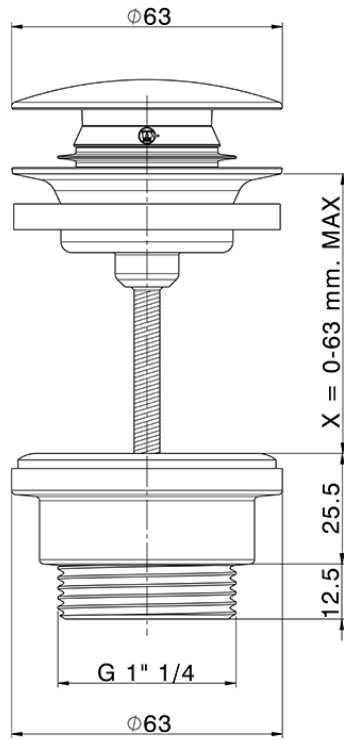

## 1"1/4 click clack drain for basin mixer LYNOX\_ZB001800

ZB001800

<https://en.huberitalia.com/11-4-click-clack-drain-for-basin-mixer-lynnox-zb001800>

2026-06-06