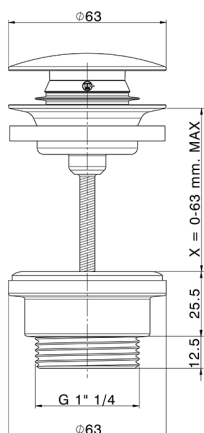

1"1/4 click clack drain for basin mixer LYNOX_ZB001800

MODEL **ZB001800**

1"1/4 click clack drain for basin mixer, for overflow bath drain system, for bath drain system without overflow, for thickness Max from 0-63 mm, Inox AISI 304

AVAILABLE FINISHINGS

D1 D1 Brushed Inox

CHARACTERISTICS

2026-06-06