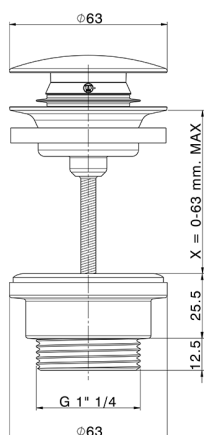

1"1/4 click clack drain for basin mixer LYNOX_ZB001800

MODEL **ZB001800**

1"1/4 click clack drain for basin mixer, for overflow bath drain system, for bath drain system without overflow, for thickness Max from 0-63 mm, Inox AISI 304

AVAILABLE FINISHINGS

D1 D1 Brushed Inox

CHARACTERISTICS

2026-06-27