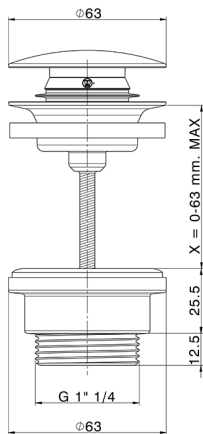

1"1/4 click clack drain for basin mixer LYNOX_ZB001800

MODEL **ZB001800**

1"1/4 click clack drain for basin mixer, for overflow bath drain system, for bath drain system without overflow, for thickness Max from 0-63 mm, Inox AISI 304

AVAILABLE FINISHINGS

D1 D1 Brushed Inox

CHARACTERISTICS

2026-06-27