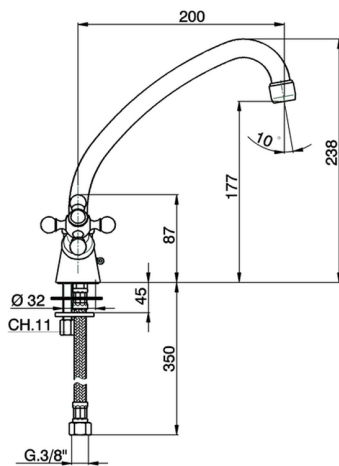

Sink mixer KITCHEN_RE300530

MODEL **RE300530**

Sink mixer, swivel spout, G.3/8" stainless steel flexible hoses

AVAILABLE FINISHINGS

-  **21** 21 Chrome
-  **26** 26 Old Copper
-  **27** 27 Old Bronze
-  **49** 49 Terre de France