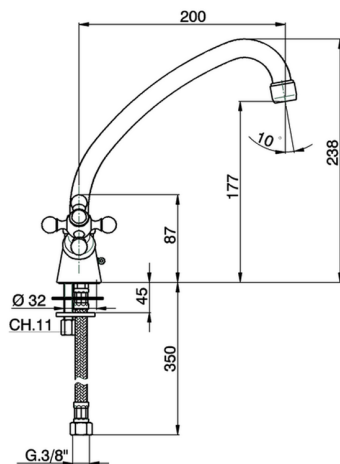

Sink mixer KITCHEN_RE300530

MODEL **RE300530**

Sink mixer, swivel spout, G.3/8" stainless steel flexible hoses

AVAILABLE FINISHINGS

- 
21 21 Chrome
- 
26 26 Old Copper
- 
27 27 Old Bronze
- 
49 49 Terre de France