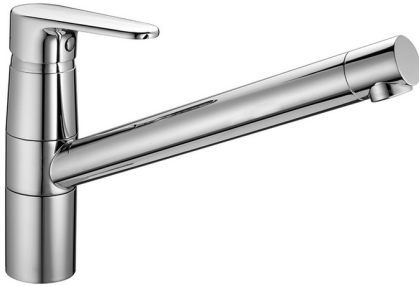

## Single lever sink mixer KITCHEN\_AH002580

MODEL **AH002580**

Single lever sink mixer, swivel spout, G.3/8" stainless steel flexible hoses

### AVAILABLE FINISHINGS

-  **21** 21 Chrome
-  **2F** 2F Brushed Nickel
-  **40** 40 Matt Black