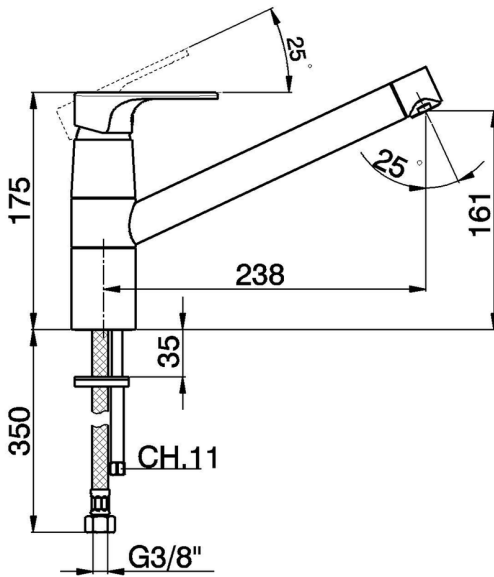

Single lever sink mixer KITCHEN_AH002580

MODEL **AH002580**

Single lever sink mixer, swivel spout, G.3/8" stainless steel flexible hoses

AVAILABLE FINISHINGS

- 
21 21 Chrome
- 
2F 2F Brushed Nickel
- 
40 40 Matt Black

CHARACTERISTICS

Cartridge Spare Parts **ZZ95409000**

35 mm Cartridge

2026-04-05