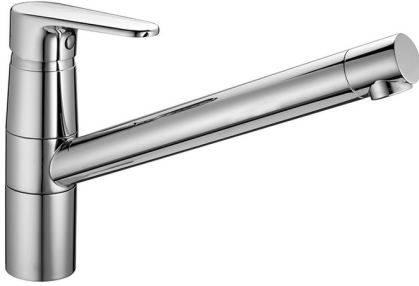

Single lever sink mixer KITCHEN_AH002580

MODEL **AH002580**

Single lever sink mixer, swivel spout, G.3/8" stainless steel flexible hoses

AVAILABLE FINISHINGS

- 
21 21 Chrome
- 
2F 2F Brushed Nickel
- 
40 40 Matt Black

CHARACTERISTICS

Cartridge Spare Parts **ZZ95409000**

35 mm Cartridge

2026-04-05