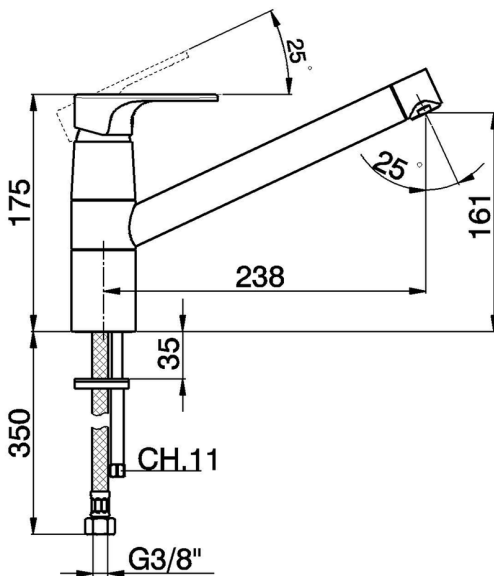

## Single lever sink mixer KITCHEN\_AH002580

MODEL **AH002580**

Single lever sink mixer, swivel spout, G.3/8" stainless steel flexible hoses

### CHARACTERISTICS

Cartridge Spare Parts **ZZ95409000**

**35 mm Cartridge**

2026-06-06