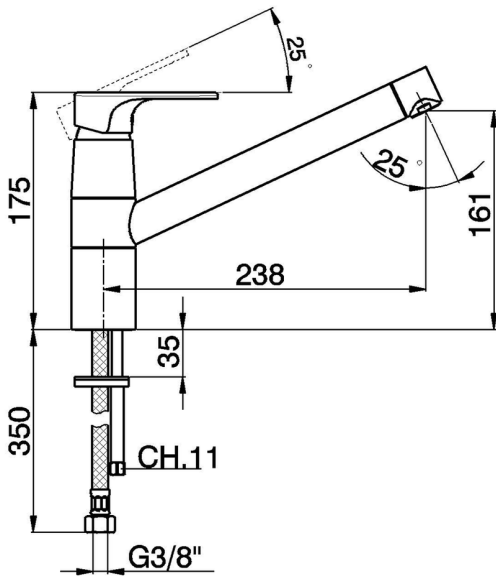

Single lever sink mixer KITCHEN_AH002580

MODEL **AH002580**

Single lever sink mixer, swivel spout, G.3/8" stainless steel flexible hoses

AVAILABLE FINISHINGS

- 
21 21 Chrome
- 
2F 2F Brushed Nickel
- 
40 40 Matt Black

CHARACTERISTICS

Cartridge Spare Parts **ZZ95409000**

35 mm Cartridge

2026-06-13