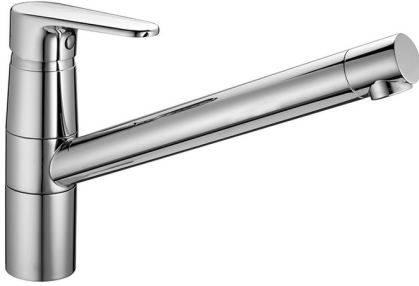

Single lever sink mixer KITCHEN_AH002580

MODEL **AH002580**

Single lever sink mixer, swivel spout, G.3/8" stainless steel flexible hoses

AVAILABLE FINISHINGS

- 
21 21 Chrome
- 
2F 2F Brushed Nickel
- 
40 40 Matt Black

CHARACTERISTICS

Cartridge Spare Parts **ZZ95409000**

35 mm Cartridge

2026-04-06