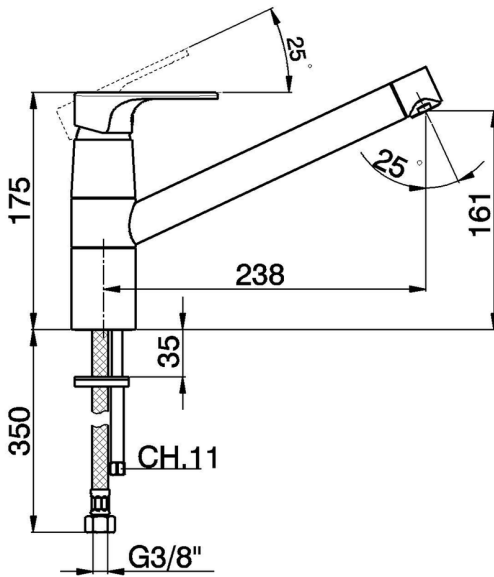

Single lever sink mixer KITCHEN_AH002580

MODEL **AH002580**

Single lever sink mixer, swivel spout, G.3/8" stainless steel flexible hoses

AVAILABLE FINISHINGS

- 
21 21 Chrome
- 
2F 2F Brushed Nickel
- 
40 40 Matt Black

CHARACTERISTICS

Cartridge Spare Parts **ZZ95409000**

35 mm Cartridge

2026-04-06