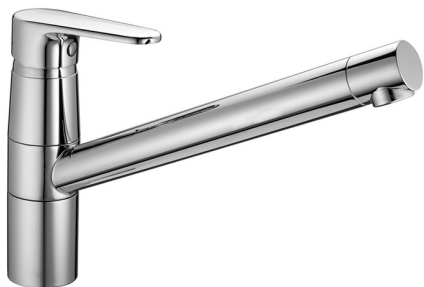

Single lever sink mixer KITCHEN_AH002580

MODEL **AH002580**

Single lever sink mixer, swivel spout, G.3/8" stainless steel flexible hoses

AVAILABLE FINISHINGS

- 
21 21 Chrome
- 
2F 2F Brushed Nickel
- 
40 40 Matt Black

CHARACTERISTICS

Cartridge Spare Parts **ZZ95409000**

35 mm Cartridge

2026-05-16