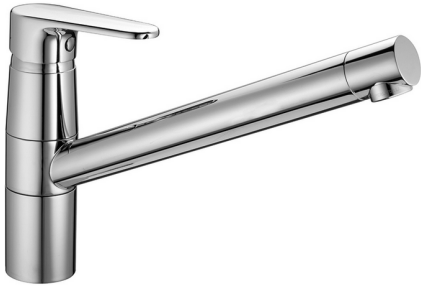

Single lever sink mixer KITCHEN_AH002580

MODEL **AH002580**

Single lever sink mixer, swivel spout, G.3/8" stainless steel flexible hoses

AVAILABLE FINISHINGS

- 
21 21 Chrome
- 
2F 2F Brushed Nickel
- 
40 40 Matt Black

CHARACTERISTICS

Cartridge Spare Parts **ZZ95409000**

35 mm Cartridge

2026-06-13