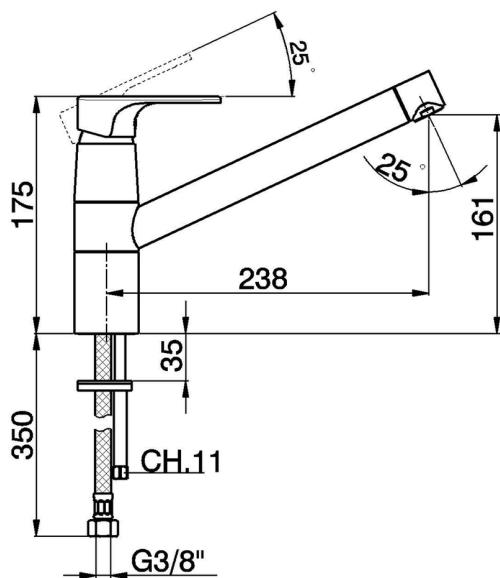

Single lever sink mixer KITCHEN_AH002580

MODEL **AH002580**

Single lever sink mixer, swivel spout, G.3/8" stainless steel flexible hoses

AVAILABLE FINISHINGS

- 
21 21 Chrome
- 
2F 2F Brushed Nickel
- 
40 40 Matt Black

CHARACTERISTICS

Cartridge Spare Parts **ZZ95409000**

35 mm Cartridge

2026-05-16