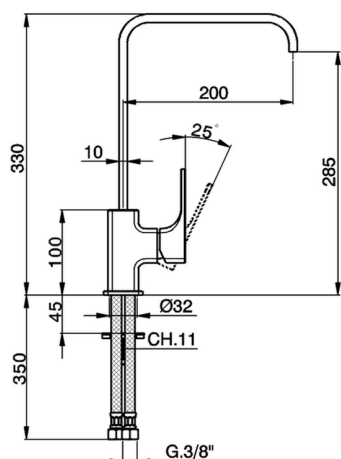

Single lever sink mixer Energysave KITCHEN_CU102535

MODEL **CU102535**

Single lever sink mixer Energysave, swivel spout, G.3/8" stainless steel flexible hoses

AVAILABLE FINISHINGS

-  **21** 21 Chrome
-  **2B** 2B Polished Nickel
-  **2F** 2F Brushed Nickel
-  **40** 40 Matt Black

CHARACTERISTICS

Cartridge Spare Parts **ZZ96691000**

25 mm Cartridge

EnergySave

Thanks to the EnergySave device, only cold water will be drawn if the lever is operated in the central position, so that the water heater will not be engaged and no hot water wasted, leading to considerable savings in energy and costs. The temperature can be adjusted by rotating the lever to the left, until the desired temperature is reached.