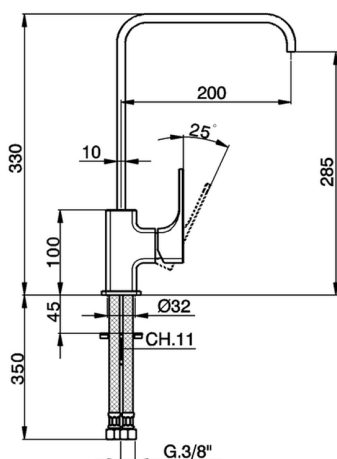

Single lever sink mixer Energysave KITCHEN_CU102535

MODEL **CU102535**

Single lever sink mixer Energysave,swivel spout,G.3/8" stainless steel flexible hoses

AVAILABLE FINISHINGS

-  **21** 21 Chrome
-  **2B** 2B Polished Nickel
-  **2F** 2F Brushed Nickel
-  **40** 40 Matt Black

CHARACTERISTICS

Cartridge Spare Parts **ZZ96691000**

25 mm Cartridge

EnergySave

Thanks to the EnergySave device, only cold water will be drawn if the lever is operated in the central position, so that the water heater will not be engaged and no hot water wasted, leading to considerable savings in energy and costs. The temperature can be adjusted by rotating the lever to the left, until the desired temperature is reached.