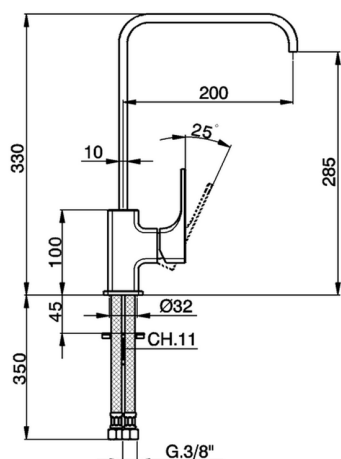

Single lever sink mixer Energysave KITCHEN_CU102535

MODEL **CU102535**

Single lever sink mixer Energysave,swivel spout,G.3/8" stainless steel flexible hoses

AVAILABLE FINISHINGS

-  **21** 21 Chrome
-  **2B** 2B Polished Nickel
-  **2F** 2F Brushed Nickel
-  **40** 40 Matt Black

CHARACTERISTICS

Cartridge Spare Parts **ZZ96691000**

25 mm Cartridge

EnergySave

Thanks to the EnergySave device, only cold water will be drawn if the lever is operated in the central position, so that the water heater will not be engaged and no hot water wasted, leading to considerable savings in energy and costs. The temperature can be adjusted by rotating the lever to the left, until the desired temperature is reached.