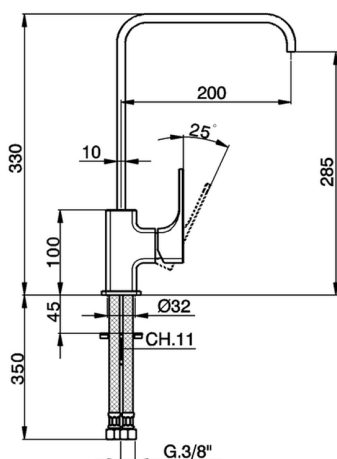

## Single lever sink mixer Energysave KITCHEN\_CU102535

MODEL **CU102535**

Single lever sink mixer Energysave, swivel spout, G.3/8" stainless steel flexible hoses

### CHARACTERISTICS

Cartridge Spare Parts **ZZ96691000**

**25 mm Cartridge**