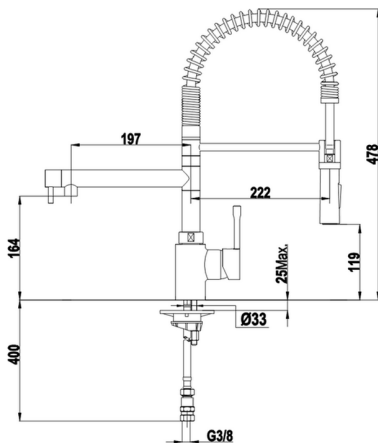

Single lever sink mixer with extrac.shower KITCHEN_LC100100

MODEL **LC100100**

Single lever sink mixer with extrac.shower,swivel spout,2 sprays handshower

AVAILABLE FINISHINGS

CHARACTERISTICS

Cartridge Spare Parts **ZZ95274000**

40 mm Cartridge

2026-06-24