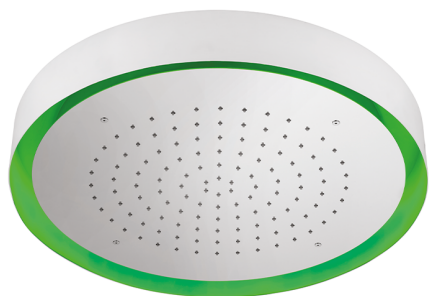

Ø 570 mm Chromotherapy Ceiling showerhead ZEN_ZS1C0145

MODEL **ZS1C0145**

Ø 570 mm Chromotherapy Ceiling showerhead, with white cover, rain, chromotherapy functions, built-in control included, Stainless Steel AISI 304

AVAILABLE FINISHINGS

-  **40** 40 Matt Black
-  **4Q** 4Q Matt White
-  **D1** D1 Brushed Inox
-  **D2** D2 Polished Inox

CHARACTERISTICS

2024-11-15