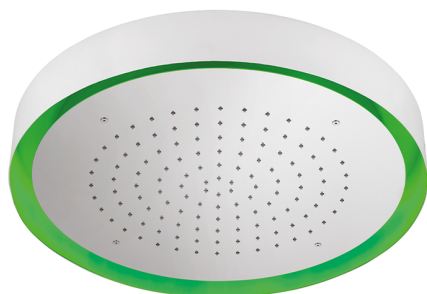

Ø 570 mm Chromotherapy Ceiling showerhead ZEN_ZS1C0145

MODEL **ZS1C0145**

Ø 570 mm Chromotherapy Ceiling showerhead, with white cover, rain, chromotherapy functions, built-in control included, Stainless Steel AISI 304

AVAILABLE FINISHINGS

-  **40** 40 Matt Black
-  **4Q** 4Q Matt White
-  **D1** D1 Brushed Inox
-  **D2** D2 Polished Inox

CHARACTERISTICS

2024-11-15