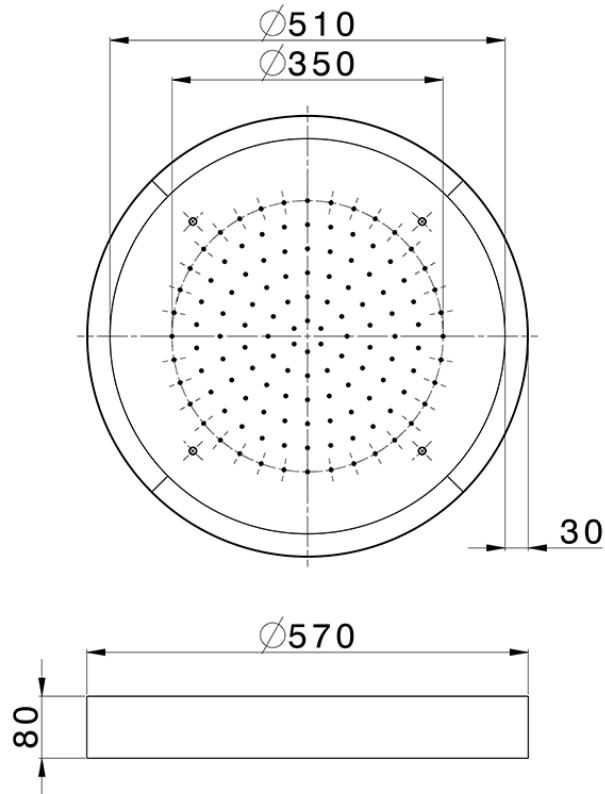

Ø 570 mm Chromotherapy Ceiling showerhead ZEN_ZS1C0145

ZS1C0145

<https://en.huberitalia.com/o-570-mm-chromotherapy-ceiling-showerhead-zen-zs1c0145>

2024-11-15