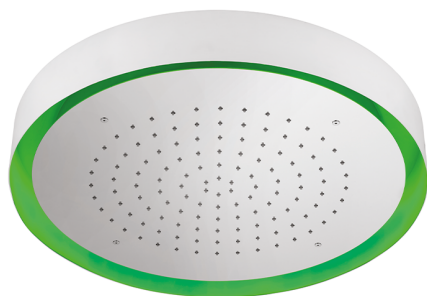

Ø 570 mm Chromotherapy Ceiling showerhead ZEN_ZS1C0145

MODEL **ZS1C0145**

Ø 570 mm Chromotherapy Ceiling showerhead, with white cover, rain, chromotherapy functions, built-in control included, Stainless Steel AISI 304

AVAILABLE FINISHINGS

-  **40** 40 Matt Black
-  **4Q** 4Q Matt White
-  **D1** D1 Brushed Inox
-  **D2** D2 Polished Inox

CHARACTERISTICS

2024-11-15