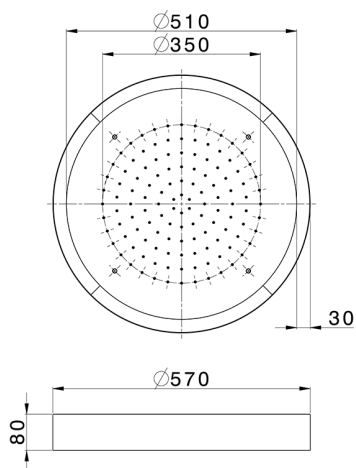

Ø 570 mm Chromotherapy Ceiling showerhead ZEN_ZS1C0145

MODEL **ZS1C0145**

Ø 570 mm Chromotherapy Ceiling showerhead, with white cover, rain, chromotherapy functions, built-in control included, Stainless Steel AISI 304