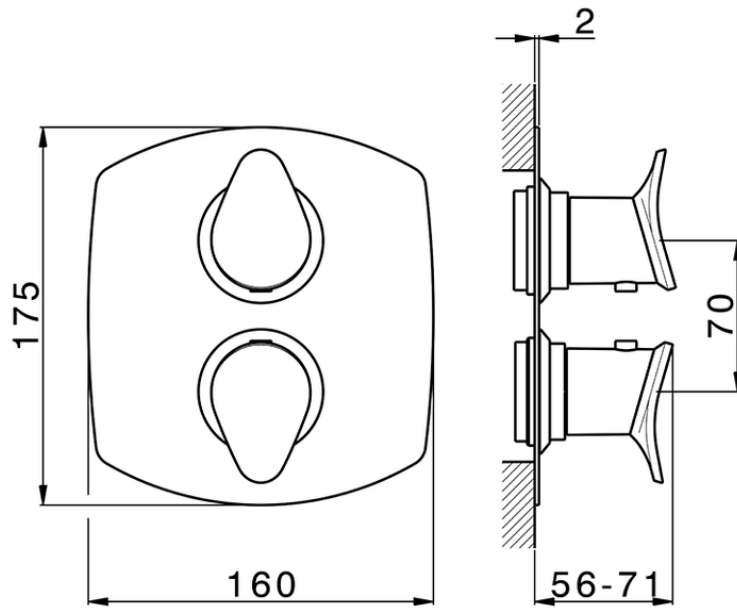

## Exposed part for con.thermo.shower valve 1-outlet HARLOCK\_HC007300

HC007300

<https://en.huberitalia.com/exposed-part-for-con-thermo-shower-valve-1-outlet-harlock-hc007300>

## Piastra/Plate/Plaque/Platte/Placa

2-3mm: XX 25-40 YY 76-91

10 mm: XX 16-31 YY 65-80

ZB007300

<https://en.huberitalia.com/1-outlet-concealed-thermostatic-shower-valve-concealed-zb007300>

2024-10-18