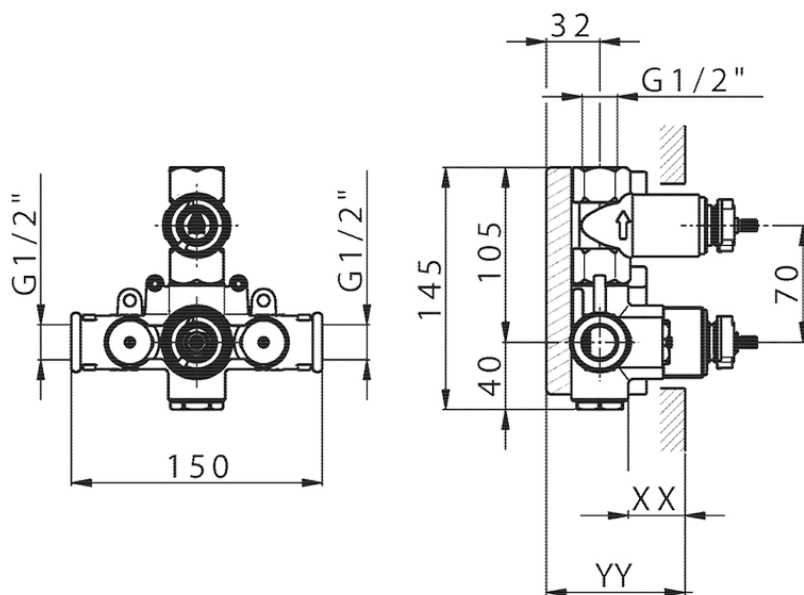

## Exposed part for con.thermo.shower valve 1-outlet HARLOCK\_HC007300

HC007300

<https://en.huberitalia.com/exposed-part-for-con-thermo-shower-valve-1-outlet-harlock-hc007300>

## Piastra/Plate/Plaque/Platte/Placa

2-3mm: XX 25-40 YY 76-91

10 mm: XX 16-31 YY 65-80

ZB007300

<https://en.huberitalia.com/1-outlet-concealed-thermostatic-shower-valve-concealed-zb007300>

2024-10-18