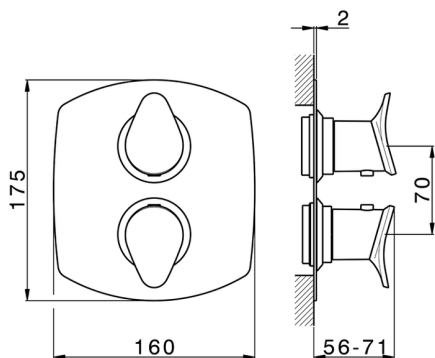

Exposed part for con.thermo.shower valve 1-outlet HARLOCK_HC007300

MODEL **HC007300**

Exposed part for 1-outlet thermostatic mixer, with stopvalve, without concealed part, for item ZB007300

AVAILABLE FINISHINGS

-  **21** 21 Chrome
-  **2P** 2P Rose Gold
-  **2Q** 2Q Black Titanium
-  **40** 40 Matt Black
-  **4Q** 4Q Matt White
-  **6T** 6T Chrome/Matt Black

CHARACTERISTICS

Installation **Concealed**
 Required concealed parts **ZB007300**

1-Outlet Concealed thermostatic shower mixer, Stopvalve, without trim kit

AVAILABLE FINISHINGS

04 04 Without finishing

CHARACTERISTICS

Installation **Concealed**

Cartridge Spare Parts **24.04A.PP**

8x20 Plus P Thermostatic Valve

Concealed **1**

Piastra/Plate/Plaque/Platte/Placa

2-3mm: XX 25-40 YY 76-91

10 mm: XX 16-31 YY 65-80

Thermostatic

The Huber thermostatic is your personal water manager, helping you to handle, control and save water and energy.