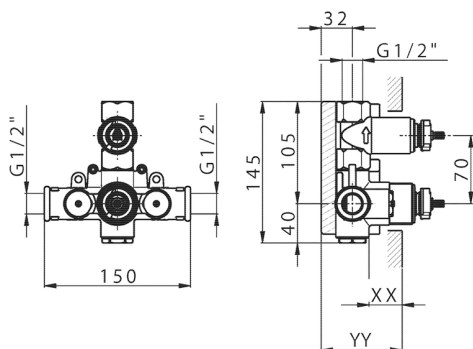

1-Outlet Concealed thermostatic shower mixer, Stopvalve, without trim kit

AVAILABLE FINISHINGS

04 04 Without finishing

CHARACTERISTICS

Installation **Concealed**

Cartridge Spare Parts **24.04A.PP**

8x20 Plus P Thermostatic Valve

Concealed **1**

Piastra/Plate/Plaque/Platte/Placa

2-3mm: XX 25-40 YY 76-91

10 mm: XX 16-31 YY 65-80

Thermostatic

The Huber thermostatic is your personal water manager, helping you to handle, control and save water and energy.