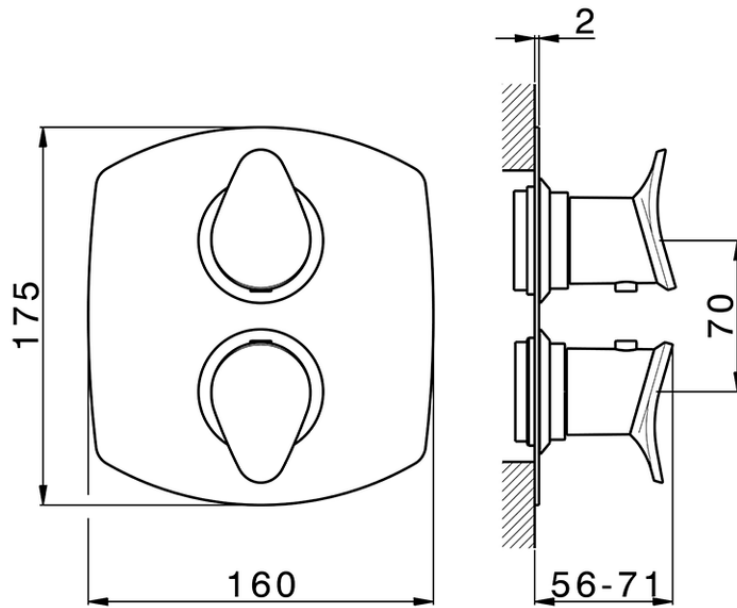

Exposed part for con.thermo.shower valve 1-outlet HARLOCK_HC007300

HC007300

<https://en.huberitalia.com/exposed-part-for-con-thermo-shower-valve-1-outlet-harlock-hc007300>

Piastra/Plate/Plaque/Platte/Placa

2-3mm: XX 25-40 YY 76-91

10 mm: XX 16-31 YY 65-80

ZB007300

<https://en.huberitalia.com/1-outlet-concealed-thermostatic-shower-valve-concealed-zb007300>

2024-10-18