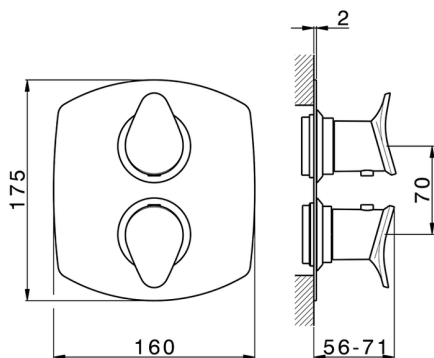

Exposed part for con.thermo.shower valve 1-outlet HARLOCK_HC007300

MODEL **HC007300**

Exposed part for 1-outlet thermostatic mixer, with stop valve, without concealed part, for item ZB007300

AVAILABLE FINISHINGS

-  **21** 21 Chrome
-  **2P** 2P Rose Gold
-  **2Q** 2Q Black Titanium
-  **40** 40 Matt Black
-  **4Q** 4Q Matt White
-  **6T** 6T Chrome/Matt Black

CHARACTERISTICS

Installation **Concealed**
 Required concealed parts **ZB007300**

1-Outlet Concealed thermostatic shower mixer, Stopvalve, without trim kit

AVAILABLE FINISHINGS

04 04 Without finishing

CHARACTERISTICS

Installation **Concealed**

Cartridge Spare Parts **24.04A.PP**

8x20 Plus P Thermostatic Valve

Concealed **1**

Piastra/Plate/Plaque/Platte/Placa

2-3mm: XX 25-40 YY 76-91

10 mm: XX 16-31 YY 65-80

Thermostatic

The Huber thermostatic is your personal water manager, helping you to handle, control and save water and energy.