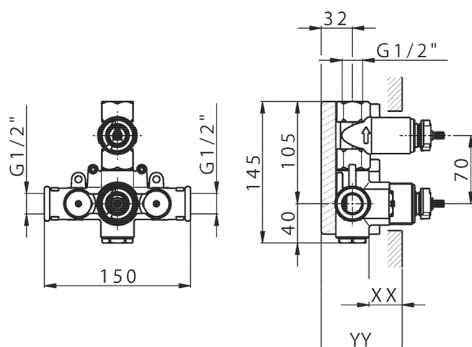

1-Outlet Concealed thermostatic shower mixer, Stopvalve, without trim kit

AVAILABLE FINISHINGS

04 04 Without finishing

CHARACTERISTICS

Installation **Concealed**

Cartridge Spare Parts **24.04A.PP**

8x20 Plus P Thermostatic Valve

Concealed **1**

Piastra/Plate/Plaque/Platte/Placa

2-3mm: XX 25-40 YY 76-91

10 mm: XX 16-31 YY 65-80

Thermostatic

The Huber thermostatic is your personal water manager, helping you to handle, control and save water and energy.