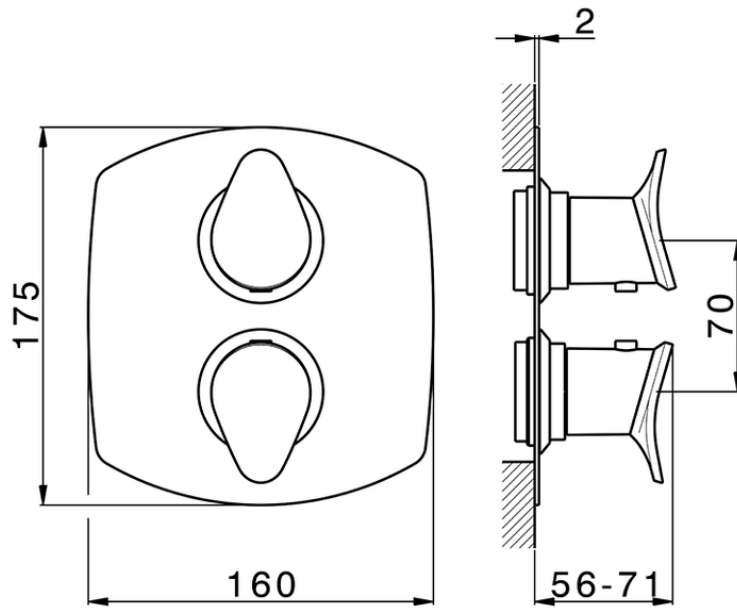

## Exposed part for con.thermo.shower valve 1-outlet HARLOCK\_HC007300

HC007300

<https://en.huberitalia.com/exposed-part-for-con-thermo-shower-valve-1-outlet-harlock-hc007300>

Piastra/Plate/Plaque/Platte/Placa

2-3mm: XX 25-40 YY 76-91

10 mm: XX 16-31 YY 65-80

ZB007300

<https://en.huberitalia.com/1-outlet-concealed-thermostatic-shower-valve-concealed-zb007300>

2024-10-18