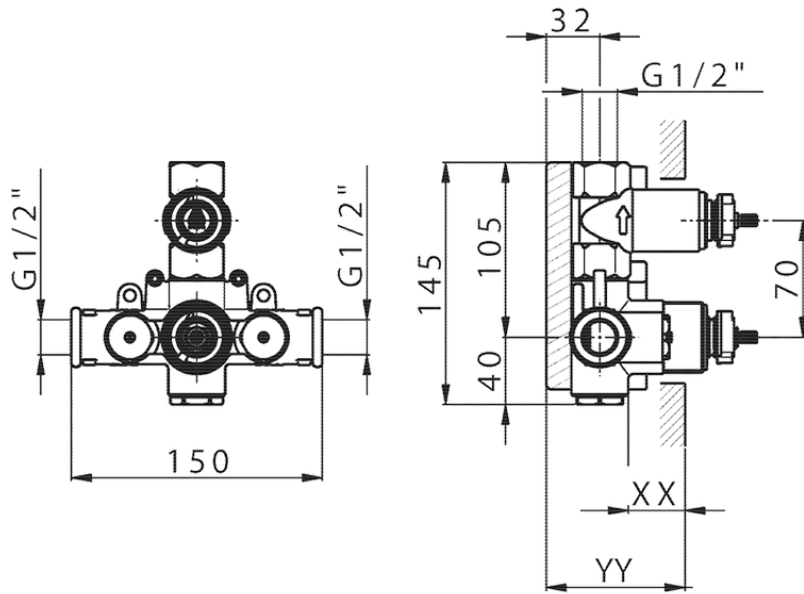

## Exposed part for con.thermo.shower valve 1-outlet HARLOCK\_HC007300

HC007300

<https://en.huberitalia.com/exposed-part-for-con-thermo-shower-valve-1-outlet-harlock-hc007300>

Piastra/Plate/Plaque/Platte/Placa

2-3mm: XX 25-40 YY 76-91

10 mm: XX 16-31 YY 65-80

ZB007300

<https://en.huberitalia.com/1-outlet-concealed-thermostatic-shower-valve-concealed-zb007300>

2024-10-18